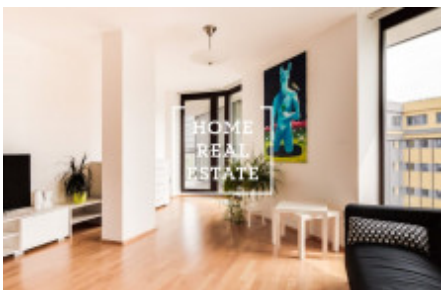

Sale flat 1+kk, 57 m2 - Pitterova

ID	34160	Offer	Sale
Group	1+kk	Furnished	Furnished
Location	Pitterova 11/2855 Žižkov Praha	Ownership	Personal
Usable area	57 m ²	City	Prague
City district	Žižkov	Status	Realized