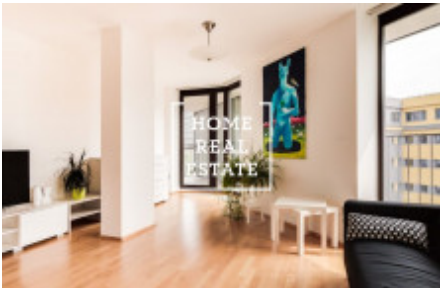

Sale flat 1+kk, 57 m2 - Pitterova

ID	34160	Offer	Sale
Group	1+kk	Furnished	Furnished
Location	Pitterova 11/2855 Žižkov Praha	Ownership	Personal
Usable area	57 m ²	City	Prague
City district	Žižkov	Status	Realized