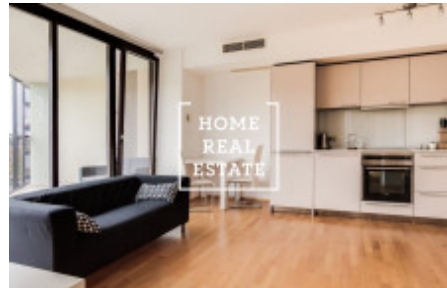

Sale flat 1+kk, 57 m2 - Pitterova

ID	34160	Offer	Sale
Group	1+kk	Furnished	Furnished
Location	Pitterova 11/2855 Žižkov Praha	Ownership	Personal
Usable area	57 m ²	City	Prague
City district	Žižkov	Status	Realized