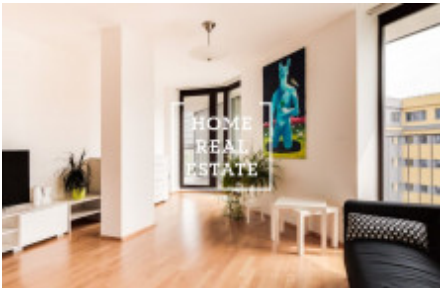

# Sale flat 1+kk, 57 m2 - Pitterova

ID	<a href="#">34160</a>	Offer	Sale
Group	1+kk	Furnished	Furnished
Location	Pitterova 11/2855 Žižkov Praha	Ownership	Personal
Usable area	57 m <sup>2</sup>	City	<a href="#">Prague</a>
City district	<a href="#">Žižkov</a>	Status	Realized