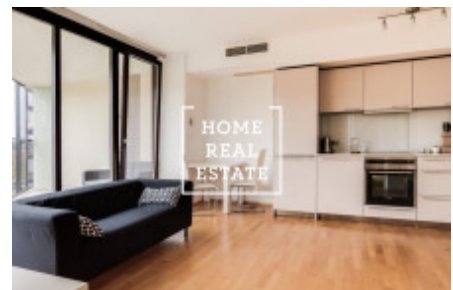

Sale flat 1+kk, 57 m2 - Pitterova

ID	34160	Offer	Sale
Group	1+kk	Furnished	Furnished
Location	Pitterova 11/2855 Žižkov Praha	Ownership	Personal
Usable area	57 m ²	City	Prague
City district	Žižkov	Status	Realized