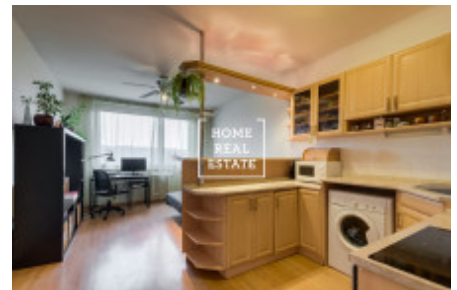

HOME
REAL
ESTATE

Rent flat 1+kk, 33 m² - Hostivařská

ID	34157	Offer	Rental
Group	1+kk	Furnished	Furnished
Location	Hostivařská 130/18, Praha 15-Hostivař, Česko	Ownership	Personal
Usable area	33 m ²	City	Prague
City district	Hostivař	Status	Realized