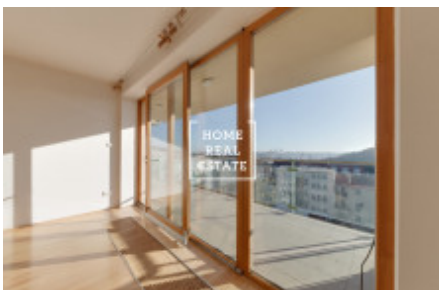

Sale flat 4+kk, 121 m² - Švédská

ID	34156	Offer	Sale
Group	4+kk	Furnished	unfurnished
Location	Švédská 1156/25, 150 00 Smíchov, Чехия	Ownership	Personal
Usable area	121 m ²	City	Prague
City district	Smíchov	Status	Realized