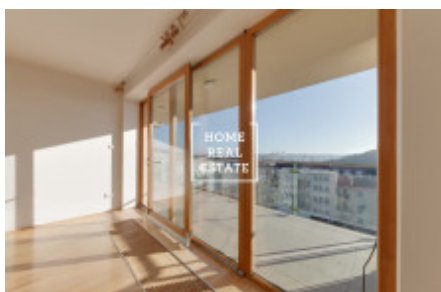

## Sale flat 4+kk, 121 m<sup>2</sup> - Švédská

ID	<a href="#">34156</a>	Offer	Sale
Group	4+kk	Furnished	unfurnished
Location	Švédská 1156/25, 150 00 Smíchov, Чехия	Ownership	Personal
Usable area	121 m <sup>2</sup>	City	<a href="#">Prague</a>
City district	<a href="#">Smíchov</a>	Status	Realized