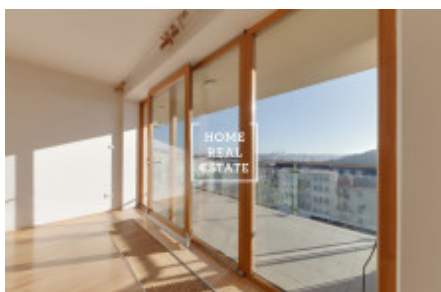

Sale flat 4+kk, 121 m² - Švédská

ID	34156	Offer	Sale
Group	4+kk	Furnished	unfurnished
Location	Švédská 1156/25, 150 00 Smíchov, Чехия	Ownership	Personal
Usable area	121 m ²	City	Prague
City district	Smíchov	Status	Realized