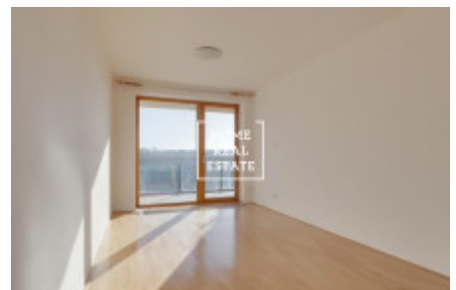

Sale flat 4+kk, 121 m² - Švédská

ID	34156	Offer	Sale
Group	4+kk	Furnished	unfurnished
Location	Švédská 1156/25, 150 00 Smíchov, Чехия	Ownership	Personal
Usable area	121 m ²	City	Prague
City district	Smíchov	Status	Realized