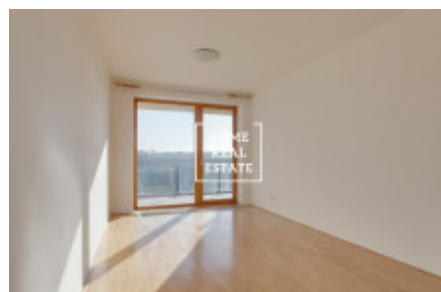

## Sale flat 4+kk, 121 m<sup>2</sup> - Švédská

ID	<a href="#">34156</a>	Offer	Sale
Group	4+kk	Furnished	unfurnished
Location	Švédská 1156/25, 150 00 Smíchov, Чехия	Ownership	Personal
Usable area	121 m <sup>2</sup>	City	<a href="#">Prague</a>
City district	<a href="#">Smíchov</a>	Status	Realized