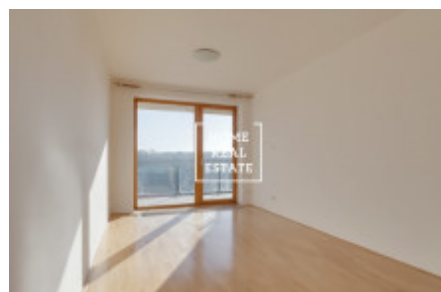

Sale flat 4+kk, 121 m² - Švédská

ID	34156	Offer	Sale
Group	4+kk	Furnished	unfurnished
Location	Švédská 1156/25, 150 00 Smíchov, Чехия	Ownership	Personal
Usable area	121 m ²	City	Prague
City district	Smíchov	Status	Realized