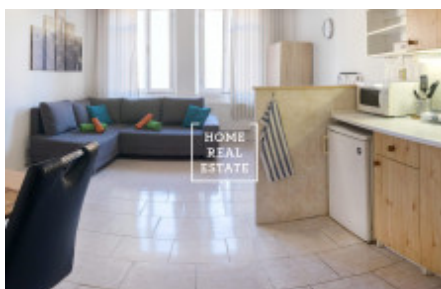

HOME
REAL
ESTATE

Rent flat 1+kk, 30 m2 - Seifertova