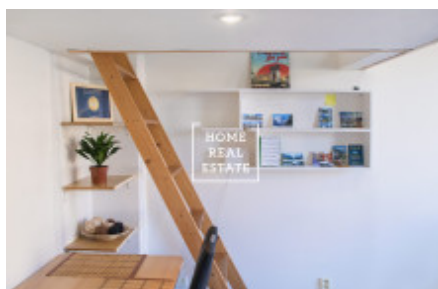

HOME
REAL
ESTATE

Rent flat 1+kk, 30 m2 - Seifertova