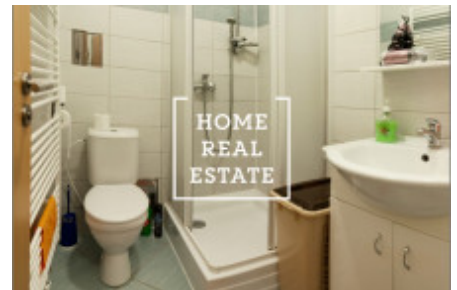

## Rent flat atypical, 20 m2 - Seifertova

Servis fee 3500 CZK (all included with internet)  
Deposit 11 000 CZK  
Commission: 11 000 CZK

ID	<a href="#">34154</a>	Offer	Rental
Group	Atypical	Location	Seifertova, Praha 3- Žižkov, Česko
Ownership	Personal	Usable area	20 m <sup>2</sup>
City	<a href="#">Prague</a>	City district	<a href="#">Žižkov</a>
Status	Realized		