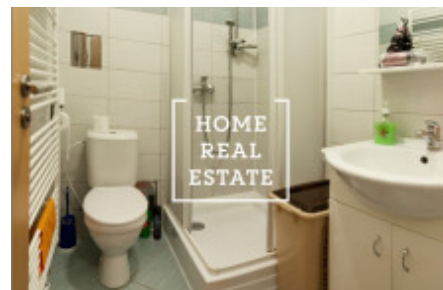

HOME
REAL
ESTATE

Rent flat atypical, 20 m2 - Seifertova

Servis fee 3500 CZK (all included with internet)
Deposit 11 000 CZK
Commission: 11 000 CZK

ID	34154	Offer	Rental
Group	Atypical	Location	Seifertova, Praha 3- Žižkov, Česko
Ownership	Personal	Usable area	20 m ²
City	Prague	City district	Žižkov
Status	Realized		