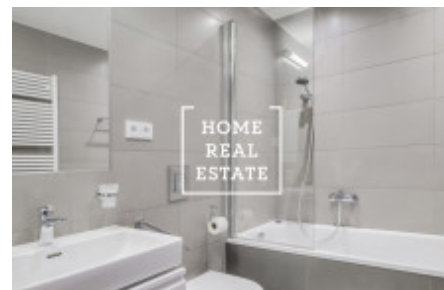

HOME
REAL
ESTATE

Rent flat 1+kk, 48 m2 - Donská