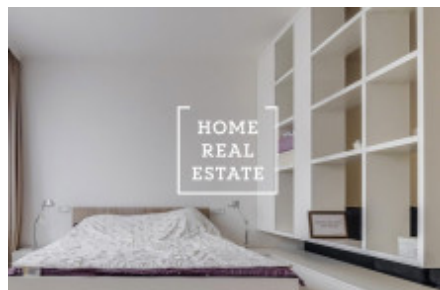

HOME
REAL
ESTATE

Rent flat 1+kk, 48 m2 - Donská