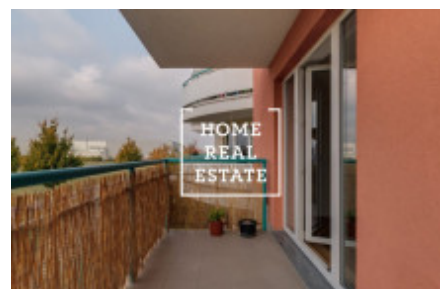

Rent flat 1+kk, 50 m2 - Tupolevova

ID	34146	Offer	Rental
Group	1+kk	Ownership	Personal
Usable area	50 m ²	City	Prague
City district	Letňany	Status	Realized