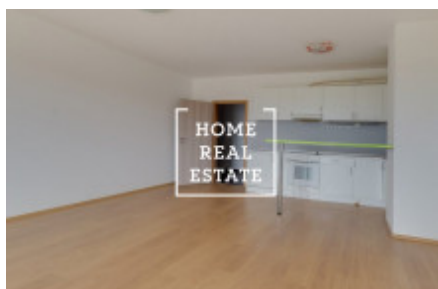

## Rent flat 1+kk, 50 m<sup>2</sup> - Tupolevova

ID  
Offer  
Group  
Ownership  
Usable area  
City  
City district

[34146](#)  
Rental  
1+kk  
Personal  
50 m<sup>2</sup>  
[Prague](#)  
[Letňany](#)