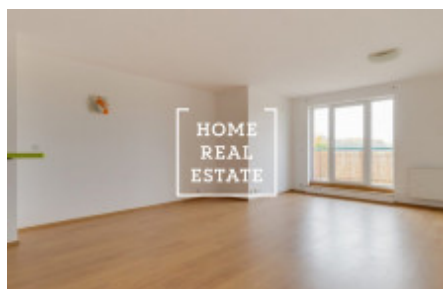

## Rent flat 1+kk, 50 m<sup>2</sup> - Tupolevova

ID  
Offer  
Group  
Ownership  
Usable area  
City  
City district

[34146](#)  
Rental  
1+kk  
Personal  
50 m<sup>2</sup>  
[Prague](#)  
[Letňany](#)