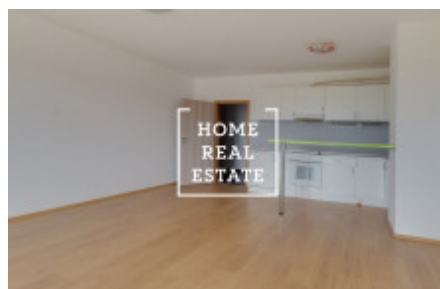

Rent flat 1+kk, 50 m2 - Tupolevova

ID	34146	Offer	Rental
Group	1+kk	Ownership	Personal
Usable area	50 m ²	City	Prague
City district	Letňany	Status	Realized