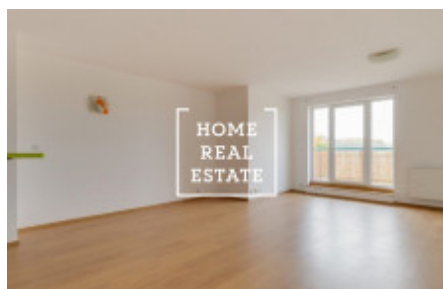

Rent flat 1+kk, 50 m2 - Tupolevova

ID	34146	Offer	Rental
Group	1+kk	Ownership	Personal
Usable area	50 m ²	City	Prague
City district	Letňany	Status	Realized