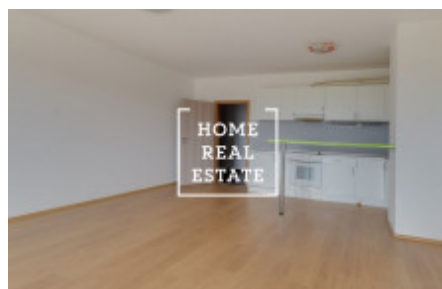

Rent flat 1+kk, 50 m2 - Tupolevova

ID	34146	Offer	Rental
Group	1+kk	Ownership	Personal
Usable area	50 m ²	City	Prague
City district	Letňany	Status	Realized