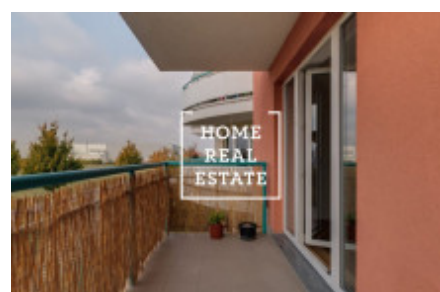

Rent flat 1+kk, 50 m2 - Tupolevova

ID	34137	Offer	Rental
Group	1+kk	Ownership	Personal
Usable area	50 m ²	City	Prague
City district	Letňany	Status	Realized