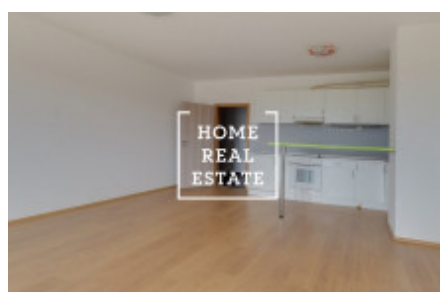

Rent flat 1+kk, 50 m2 - Tupolevova

ID	34137	Offer	Rental
Group	1+kk	Ownership	Personal
Usable area	50 m ²	City	Prague
City district	Letňany	Status	Realized