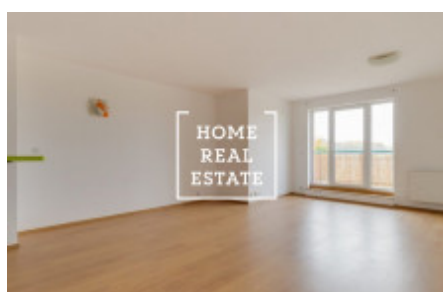

Rent flat 1+kk, 50 m2 - Tupolevova

ID	34137	Offer	Rental
Group	1+kk	Ownership	Personal
Usable area	50 m ²	City	Prague
City district	Letňany	Status	Realized