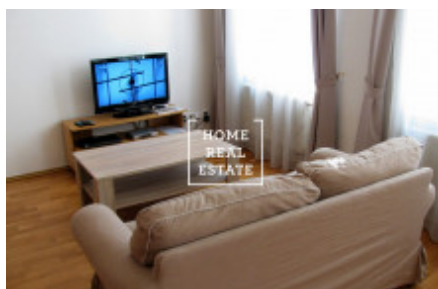

HOME
REAL
ESTATE

Rent flat 1+kk, 35 m² - Sázeavská

ID
Offer
Group
Location
Ownership
Usable area
City
City district

[34116](#)
Rental
1+kk
Sázavská 6, Vinohrady, Česko
Personal
35 m²
[Prague](#)
[Vinohrady](#)