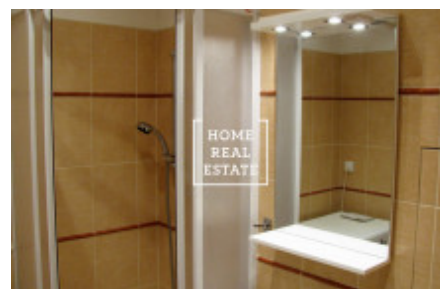

HOME
REAL
ESTATE

Rent flat 1+kk, 35 m² - Sázeavská

ID
Offer
Group
Location
Ownership
Usable area
City
City district

[34116](#)
Rental
1+kk
Sázavská 6, Vinohrady, Česko
Personal
35 m²
[Prague](#)
[Vinohrady](#)