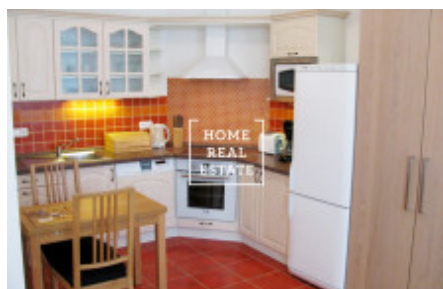

HOME
REAL
ESTATE

Rent flat 1+kk, 35 m² - Sázeavská

ID
Offer
Group
Location
Ownership
Usable area
City
City district

[34116](#)
Rental
1+kk
Sázavská 6, Vinohrady, Česko
Personal
35 m²
[Prague](#)
[Vinohrady](#)