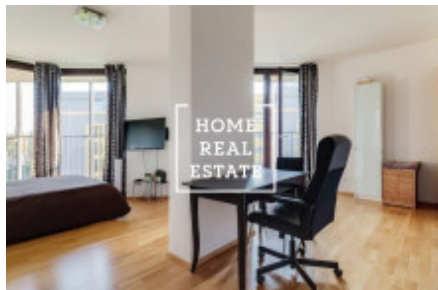

HOME
REAL
ESTATE

Rent flat 1+kk, 46 m² - Pitterova

ID	34106
Offer	Rental
Group	1+kk
Furnished	Furnished
Ownership	Personal
Usable area	46 m ²
City	Prague
City district	Žižkov