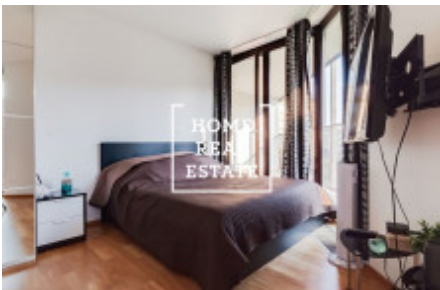

HOME
REAL
ESTATE

Rent flat 1+kk, 46 m² - Pitterova

ID	34106
Offer	Rental
Group	1+kk
Furnished	Furnished
Ownership	Personal
Usable area	46 m ²
City	Prague
City district	Žižkov