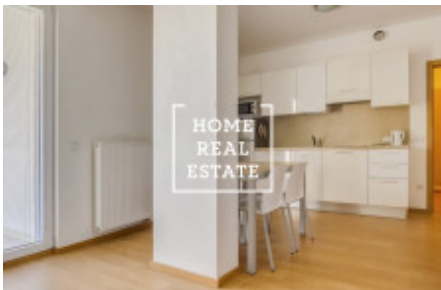

HOME
REAL
ESTATE

Rent flat 2+kk, 45 m2 - U Sluncové

HOME
REAL
ESTATE

HOME
REAL
ESTATE

HOME
REAL
ESTATE

HOME
REAL
ESTATE

ID	34086
Offer	Rental
Group	2+kk
Furnished	Furnished
Ownership	Personal
Usable area	45 m ²
City	Prague
City district	Karlín