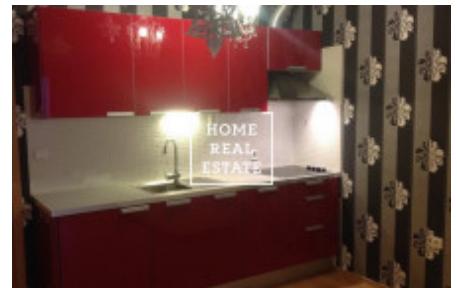

Rent flat atypical, 37 m² - Hlubočepská

| | | | |
|---------------|---|-----------|------------------------|
| ID | 34072 | Offer | Rental |
| Group | Atypical | Furnished | Furnished |
| Location | Hlubočepská 38B, Praha 5-Hlubočepy, Česko | Ownership | Personal |
| Usable area | 37 m ² | City | Prague |
| City district | Hlubočepy | Status | Realized |