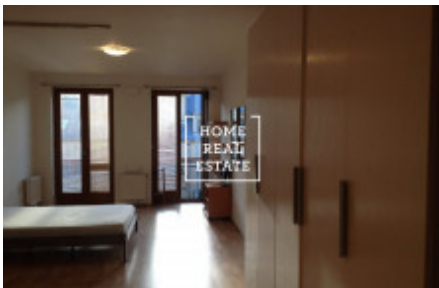

Rent flat atypical, 37 m² - Hlubočepská

| | | | |
|---------------|---|-----------|------------------------|
| ID | 34072 | Offer | Rental |
| Group | Atypical | Furnished | Furnished |
| Location | Hlubočepská 38B, Praha 5-Hlubočepy, Česko | Ownership | Personal |
| Usable area | 37 m ² | City | Prague |
| City district | Hlubočepy | Status | Realized |