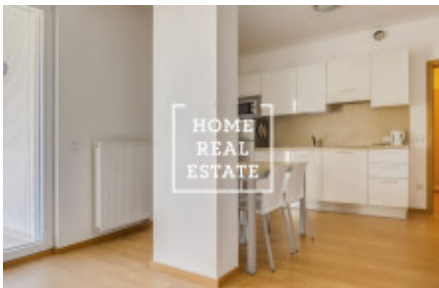

HOME
REAL
ESTATE

Rent flat 2+kk, 45 m2 - U Sluncové

ID	34071
Offer	Rental
Group	2+kk
Furnished	Furnished
Ownership	Personal
Usable area	45 m ²
City	Prague
City district	Karlín