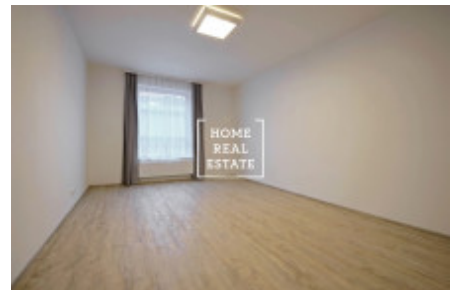

HOME
REAL
ESTATE

Rent flat 2+kk, 68 m2 - Donská

ID	34065
Offer	Rental
Group	2+kk
Furnished	unfurnished
Location	Donská 320/4, 101 00 Praha 10- Vršovice, Česko
Ownership	Personal
Usable area	68 m ²
City	Prague
City district	Vršovice