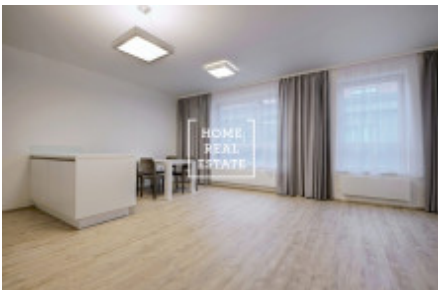

HOME
REAL
ESTATE

Rent flat 2+kk, 68 m2 - Donská

ID	34065
Offer	Rental
Group	2+kk
Furnished	unfurnished
Location	Donská 320/4, 101 00 Praha 10- Vršovice, Česko
Ownership	Personal
Usable area	68 m ²
City	Prague
City district	Vršovice