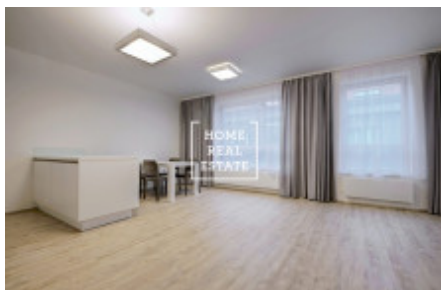

HOME
REAL
ESTATE

Rent flat 2+kk, 68 m2 - Rybalkova

ID	34064
Offer	Rental
Group	2+kk
Furnished	unfurnished
Location	Rybalkova 198/45, 101 00 Praha 10-Vršovice, Česko
Ownership	Personal
Usable area	68 m ²
City	Prague
City district	Vinohrady