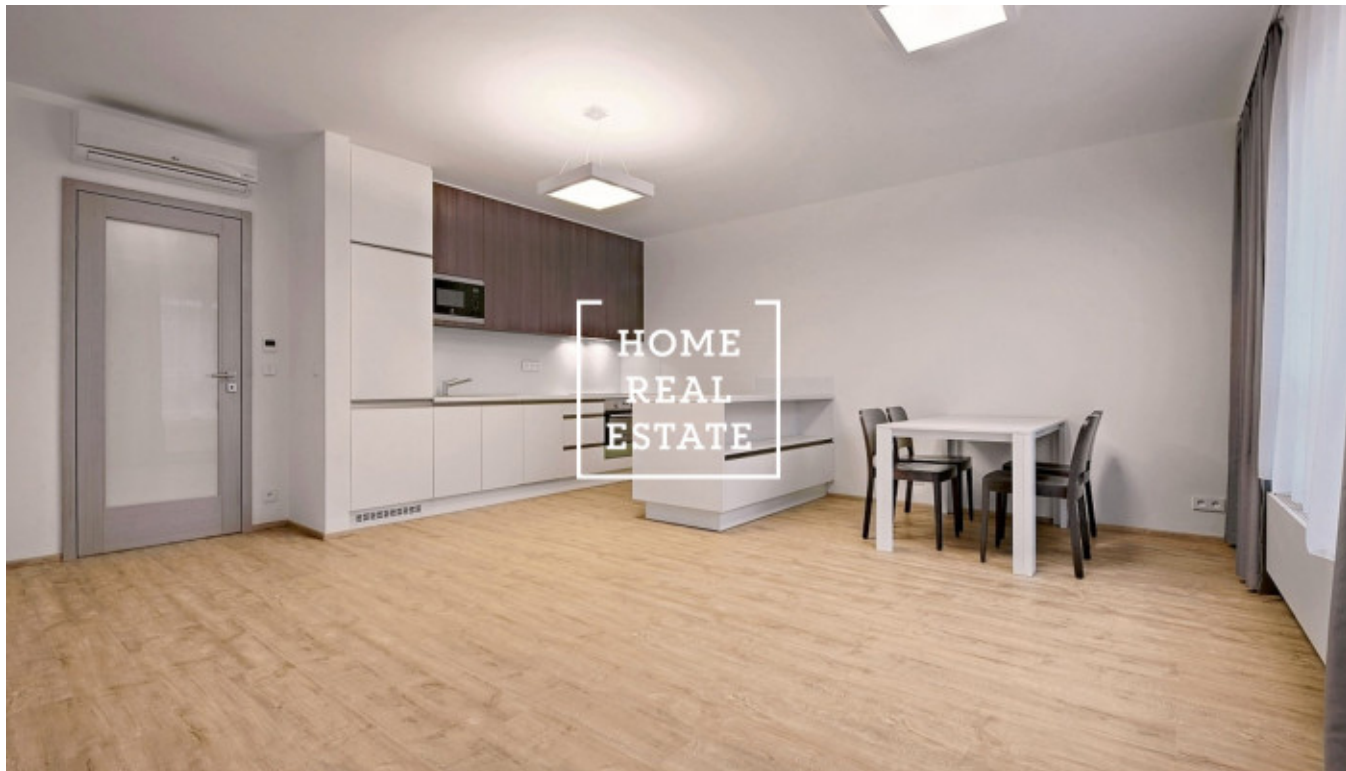

HOME
REAL
ESTATE

Rent flat 2+kk, 68 m2 - Rybalkova

ID	34064
Offer	Rental
Group	2+kk
Furnished	unfurnished
Location	Rybalkova 198/45, 101 00 Praha 10-Vršovice, Česko
Ownership	Personal
Usable area	68 m ²
City	Prague
City district	Vinohrady