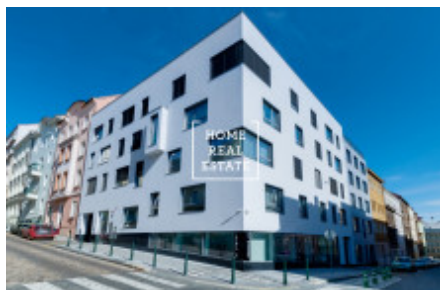

HOME
REAL
ESTATE

Rent flat 2+kk, 68 m2 - Rybalkova

ID	34064
Offer	Rental
Group	2+kk
Furnished	unfurnished
Location	Rybalkova 198/45, 101 00 Praha 10-Vršovice, Česko
Ownership	Personal
Usable area	68 m ²
City	Prague
City district	Vinohrady