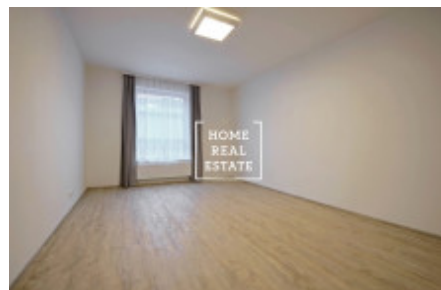

HOME
REAL
ESTATE

Rent flat 2+kk, 68 m2 - Rybalkova

ID	34064
Offer	Rental
Group	2+kk
Furnished	unfurnished
Location	Rybalkova 198/45, 101 00 Praha 10-Vršovice, Česko
Ownership	Personal
Usable area	68 m ²
City	Prague
City district	Vinohrady