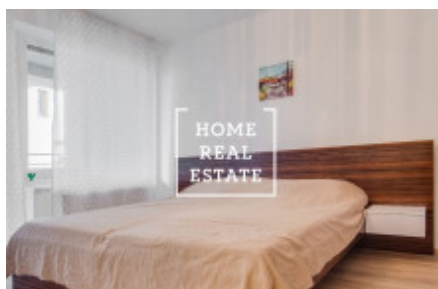

HOME
REAL
ESTATE

Rent flat 2+kk, 60 m2 - Nárožní

ID	34061
Offer	Rental
Group	2+kk
Furnished	Furnished
Ownership	Personal
Usable area	60 m ²
City	Prague
City district	Stodůlky