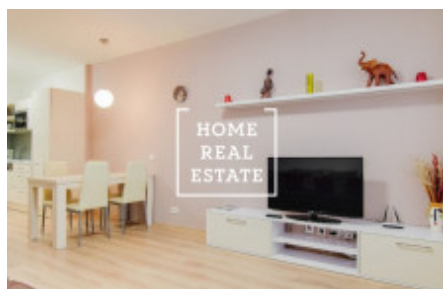

HOME
REAL
ESTATE

Rent flat 2+kk, 60 m2 - Nárožní

ID	34061
Offer	Rental
Group	2+kk
Furnished	Furnished
Ownership	Personal
Usable area	60 m ²
City	Prague
City district	Stodůlky