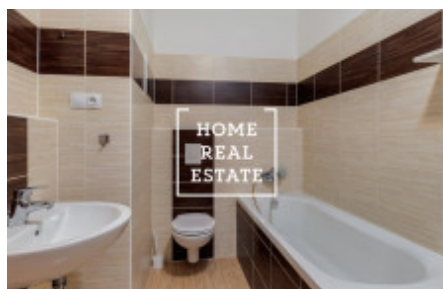

Rent flat 1+kk, 50 m2 - Tupolevova

ID	34059	Offer	Rental
Group	1+kk	Ownership	Personal
Usable area	50 m ²	City	Prague
City district	Letňany	Status	Realized