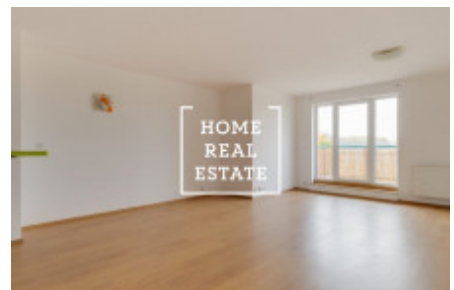

## Rent flat 1+kk, 50 m2 - Tupolevova

ID	<a href="#">34059</a>	Offer	Rental
Group	1+kk	Ownership	Personal
Usable area	50 m <sup>2</sup>	City	<a href="#">Prague</a>
City district	<a href="#">Letňany</a>	Status	Realized