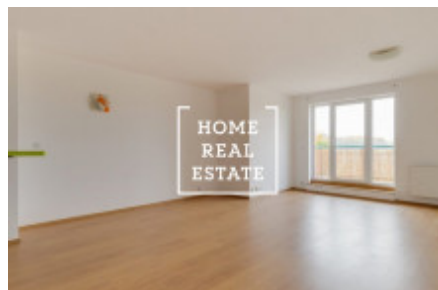

HOME
REAL
ESTATE

Rent flat 1+kk, 50 m2 - Tupolevova

ID	34059
Offer	Rental
Group	1+kk
Ownership	Personal
Usable area	50 m ²
City	Prague
City district	Letňany