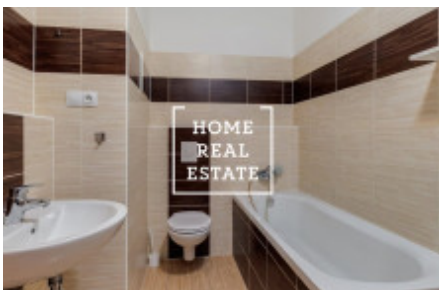

## Rent flat 1+kk, 50 m2 - Tupolevova

ID	<a href="#">34059</a>	Offer	Rental
Group	1+kk	Ownership	Personal
Usable area	50 m <sup>2</sup>	City	<a href="#">Prague</a>
City district	<a href="#">Letňany</a>	Status	Realized