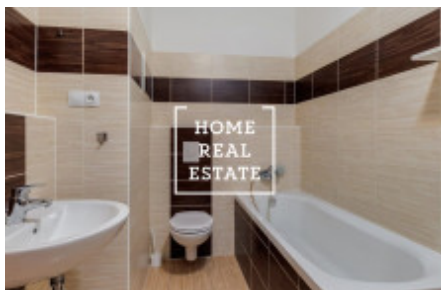

HOME
REAL
ESTATE

Rent flat 1+kk, 50 m2 - Tupolevova

ID	34059
Offer	Rental
Group	1+kk
Ownership	Personal
Usable area	50 m ²
City	Prague
City district	Letňany