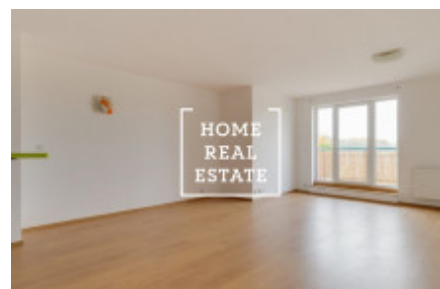

Rent flat 1+kk, 50 m2 - Tupolevova

ID	34059	Offer	Rental
Group	1+kk	Ownership	Personal
Usable area	50 m ²	City	Prague
City district	Letňany	Status	Realized