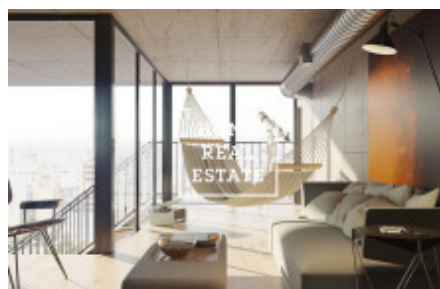

HOME
REAL
ESTATE

Sale flat 3+kk, 123 m² - Mezi vodami

ID	34058	Offer	Sale
Group	3+kk	Ownership	Personal
Usable area	123 m ²	Parking	Yes
City	Prague	City district	Modřany
Status	Realized		