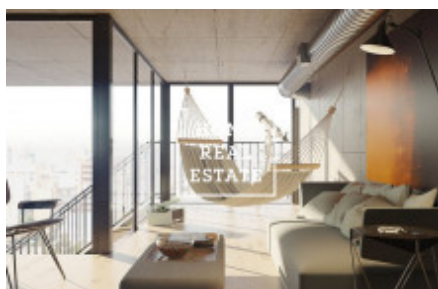

HOME
REAL
ESTATE

Sale flat 3+kk, 123 m² - Mezi vodami

ID	34058	Offer	Sale
Group	3+kk	Ownership	Personal
Usable area	123 m ²	Parking	Yes
City	Prague	City district	Modřany
Status	Realized		