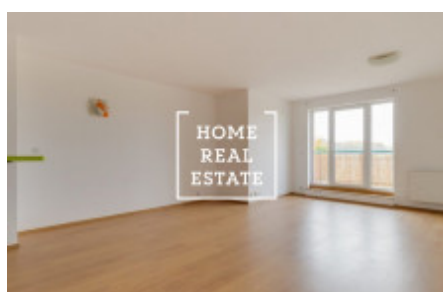

Rent flat 1+kk, 50 m2 - Tupolevova

ID	34049	Offer	Rental
Group	1+kk	Ownership	Personal
Usable area	50 m ²	City	Prague
City district	Letňany	Status	Realized