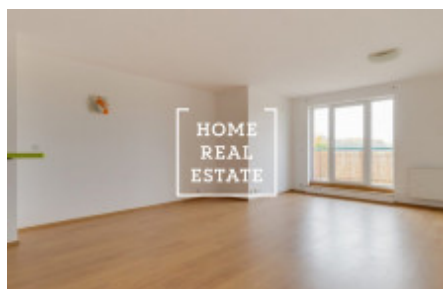

Rent flat 1+kk, 50 m2 - Tupolevova

ID	34049	Offer	Rental
Group	1+kk	Ownership	Personal
Usable area	50 m ²	City	Prague
City district	Letňany	Status	Realized