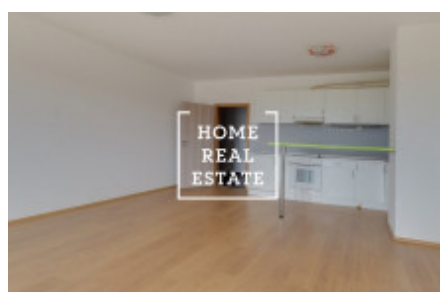

## Rent flat 1+kk, 50 m2 - Tupolevova

ID	<a href="#">34049</a>	Offer	Rental
Group	1+kk	Ownership	Personal
Usable area	50 m <sup>2</sup>	City	<a href="#">Prague</a>
City district	<a href="#">Letňany</a>	Status	Realized