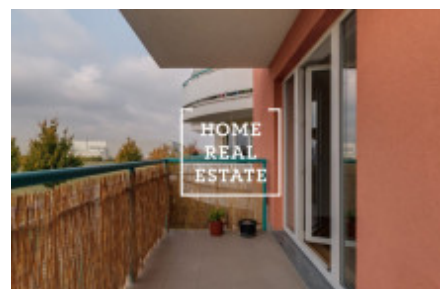

Rent flat 1+kk, 50 m2 - Tupolevova

ID	34049	Offer	Rental
Group	1+kk	Ownership	Personal
Usable area	50 m ²	City	Prague
City district	Letňany	Status	Realized