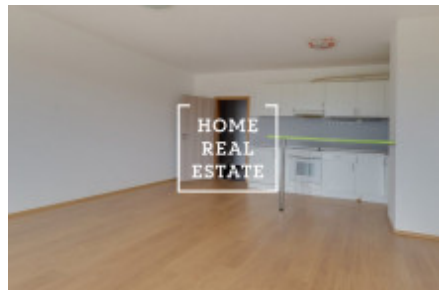

HOME
REAL
ESTATE

Rent flat 1+kk, 50 m² - Tupolevova

ID	34049
Offer	Rental
Group	1+kk
Ownership	Personal
Usable area	50 m ²
City	Prague
City district	Letňany