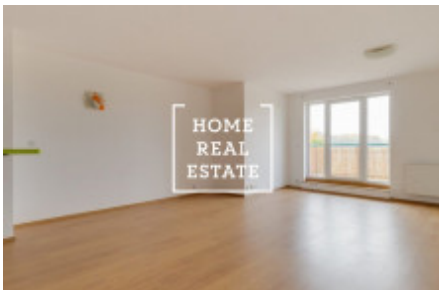

HOME
REAL
ESTATE

Rent flat 1+kk, 50 m² - Tupolevova

ID	34049
Offer	Rental
Group	1+kk
Ownership	Personal
Usable area	50 m ²
City	Prague
City district	Letňany