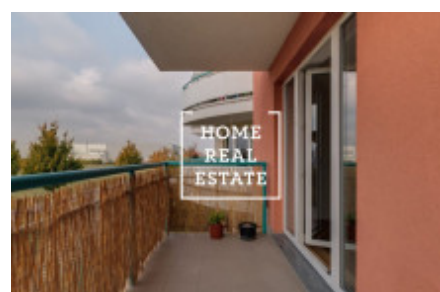

Rent flat 1+kk, 50 m2 - Tupolevova

ID	34049	Offer	Rental
Group	1+kk	Ownership	Personal
Usable area	50 m ²	City	Prague
City district	Letňany	Status	Realized