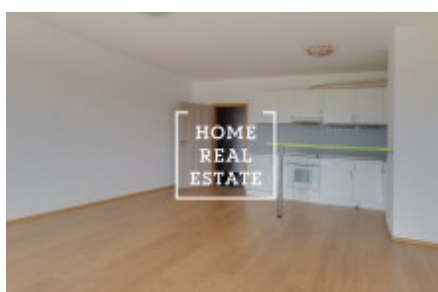

Rent flat 1+kk, 50 m2 - Tupolevova

ID	34049	Offer	Rental
Group	1+kk	Ownership	Personal
Usable area	50 m ²	City	Prague
City district	Letňany	Status	Realized