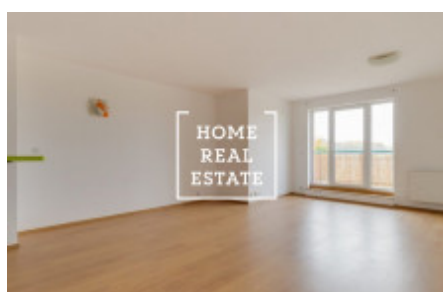

## Rent flat 1+kk, 50 m2 - Tupolevova

ID	<a href="#">34049</a>	Offer	Rental
Group	1+kk	Ownership	Personal
Usable area	50 m <sup>2</sup>	City	<a href="#">Prague</a>
City district	<a href="#">Letňany</a>	Status	Realized