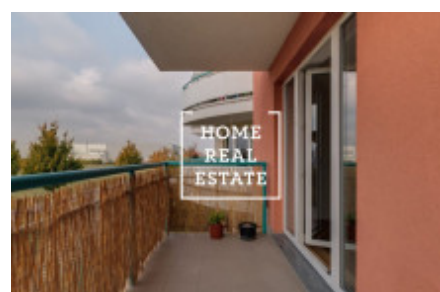

## Rent flat 1+kk, 50 m2 - Tupolevova

ID	<a href="#">34049</a>	Offer	Rental
Group	1+kk	Ownership	Personal
Usable area	50 m <sup>2</sup>	City	<a href="#">Prague</a>
City district	<a href="#">Letňany</a>	Status	Realized