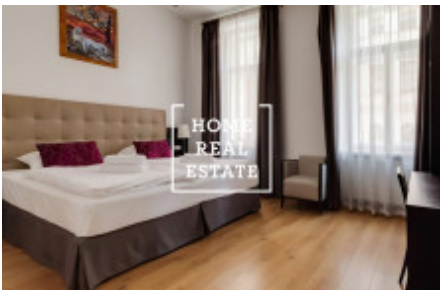

HOME
REAL
ESTATE

Rent flat 2+1, 75 m2 - Resslova