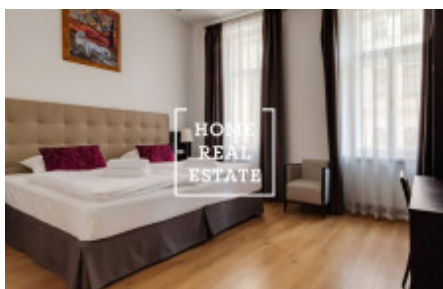

HOME
REAL
ESTATE

Rent flat 2+1, 75 m² - Resslova

ID
Offer
Group
Ownership
Usable area
City
City district

[34040](#)
Rental
2+1
Personal
75 m²
[Prague](#)
[Nové Město](#)