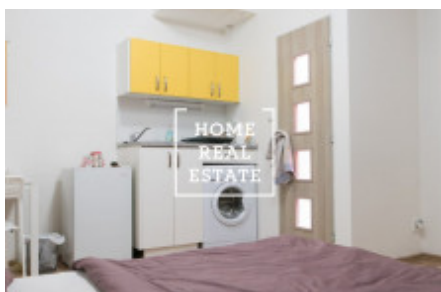

HOME
REAL
ESTATE

Rent flat 1+kk, 30 m2 - Na Švihance