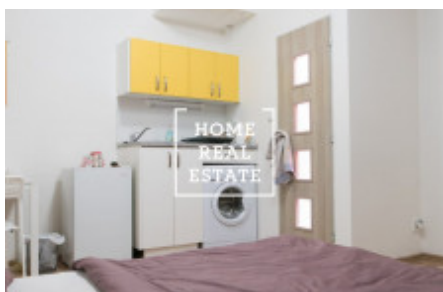

HOME
REAL
ESTATE

Rent flat 1+kk, 30 m2 - Na Švihance

«Home Real Estate» offers for rent a flat 1 + kk 30 m², located in a popular locality in Prague 2 - Vinohrady.

Completely furnished apartment located on the -1th floor of the building after reconstruction. The interior of the apartment is a cozy room with double bed, small table and wardrobe. The kitchen is equipped with appliances: hob, microwave, refrigerator. Through the corridor you will reach the bathroom with a shower, sink and washing machine. Separate WC.