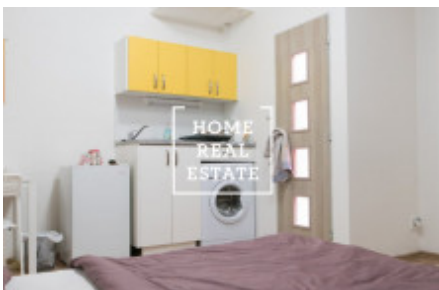

HOME
REAL
ESTATE

Rent flat 1+kk, 30 m2 - Na Švihance

«Home Real Estate» offers for rent a flat 1 + kk 30 m², located in a popular locality in Prague 2 - Vinohrady.

Completely furnished apartment located on the -1th floor of the building after reconstruction. The interior of the apartment is a cozy room with double bed, small table and wardrobe. The kitchen is equipped with appliances: hob, microwave, refrigerator. Through the corridor you will reach the bathroom with a shower, sink and washing machine. Separate WC.