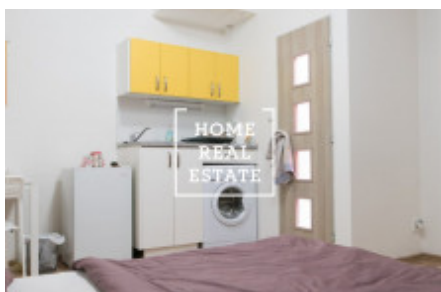

## Rent flat 1+kk, 30 m2 - Na Švihance

«Home Real Estate» offers for rent a flat 1 + kk 30 m<sup>2</sup>, located in a popular locality in Prague 2 - Vinohrady.

Completely furnished apartment located on the -1th floor of the building after reconstruction. The interior of the apartment is a cozy room with double bed, small table and wardrobe. The kitchen is equipped with appliances: hob, microwave, refrigerator. Through the corridor you will reach the bathroom with a shower, sink and washing machine. Separate WC.