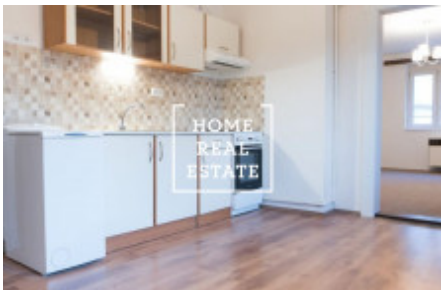

Rent flat 2+1, 61 m2 - Na Václavce

ID	34029	Offer	Rental
Group	2+1	Location	Na Václavce 23/176 Smíchov Praha
Ownership	Personal	Usable area	61 m ²
City	Prague	City district	Smíchov
Status	Realized		