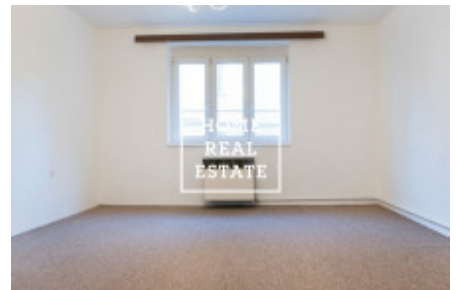

Rent flat 2+1, 61 m2 - Na Václavce

ID	34029	Offer	Rental
Group	2+1	Location	Na Václavce 23/176 Smíchov Praha
Ownership	Personal	Usable area	61 m ²
City	Prague	City district	Smíchov
Status	Realized		