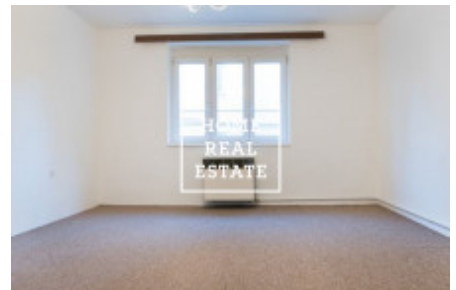

## Rent flat 2+1, 61 m2 - Na Václavce

ID	<a href="#">34029</a>	Offer	Rental
Group	2+1	Location	Na Václavce 23/176 Smíchov Praha
Ownership	Personal	Usable area	61 m <sup>2</sup>
City	<a href="#">Prague</a>	City district	<a href="#">Smíchov</a>
Status	Realized		