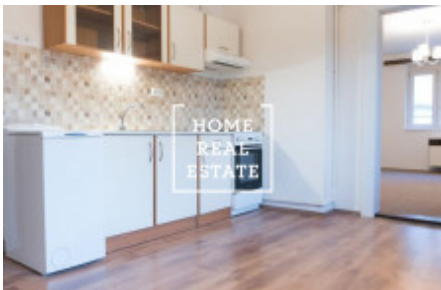

## Rent flat 2+1, 61 m2 - Na Václavce

ID	<a href="#">34029</a>	Offer	Rental
Group	2+1	Location	Na Václavce 23/176 Smíchov Praha
Ownership	Personal	Usable area	61 m <sup>2</sup>
City	<a href="#">Prague</a>	City district	<a href="#">Smíchov</a>
Status	Realized		