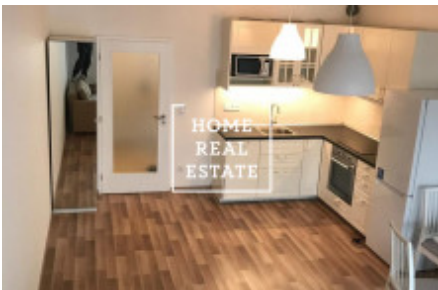

Rent flat 1+kk, 35 m² - Zvěřinova

ID	34028	Offer	Rental
Group	1+kk	Furnished	Furnished
Ownership	Personal	Usable area	35 m ²
City	Prague	City district	Strašnice
Status	Realized		