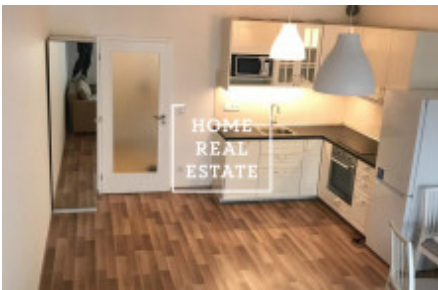

## Rent flat 1+kk, 35 m2 - Zvěřinova

ID	<a href="#">34028</a>	Offer	Rental
Group	1+kk	Furnished	Furnished
Ownership	Personal	Usable area	35 m <sup>2</sup>
City	<a href="#">Prague</a>	City district	<a href="#">Strašnice</a>
Status	Realized		