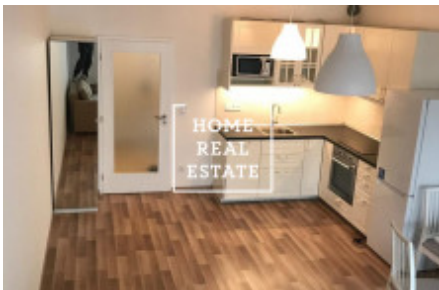

HOME
REAL
ESTATE

Rent flat 1+kk, 35 m2 - Zvěřinova

ID	34028
Offer	Rental
Group	1+kk
Furnished	Furnished
Ownership	Personal
Usable area	35 m ²
City	Prague
City district	Strašnice