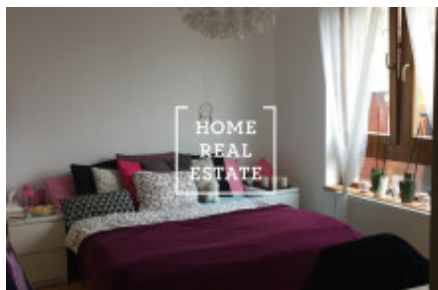

Rent flat 2+kk, 50 m2 - Věstonická

ID	34024	Offer	Rental
Group	2+kk	Furnished	Furnished
Ownership	Personal	Usable area	50 m ²
Parking	Yes	City	Prague
City district	Zličín	Status	Realized