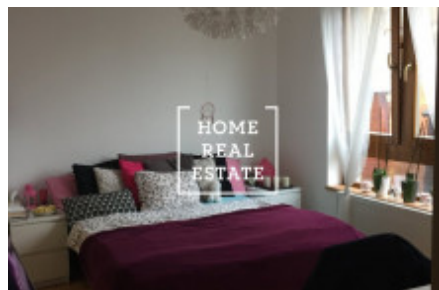

Rent flat 2+kk, 50 m2 - Věstonická

ID	34024	Offer	Rental
Group	2+kk	Furnished	Furnished
Ownership	Personal	Usable area	50 m ²
Parking	Yes	City	Prague
City district	Zličín	Status	Realized