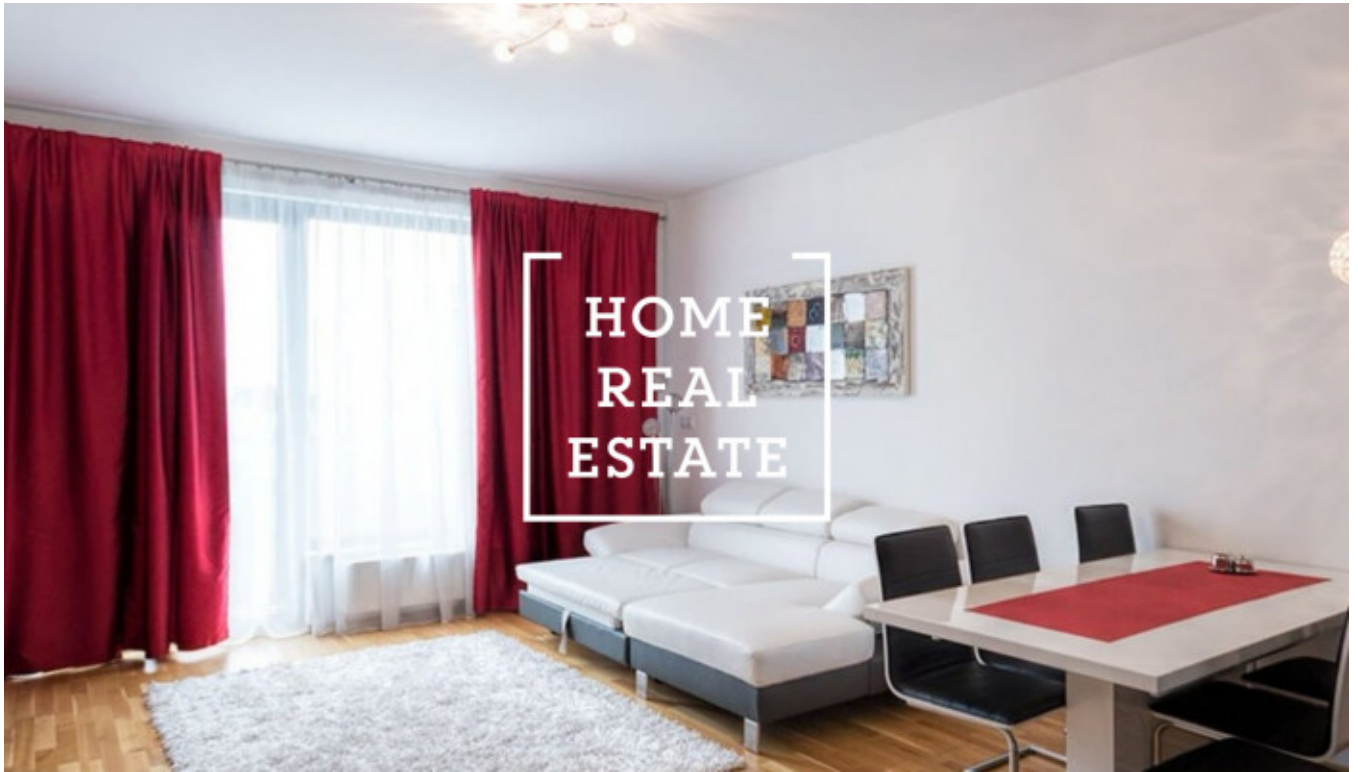

HOME
REAL
ESTATE

Rent flat atypical, 35 m2 - Nekvasilova

ENG:

Viewings are also possible on weekends

Would you like to live in the Prague 3 area?

There are apartments in our portfolio that you will not find on the Internet. Leave the request below, and our manager will select perfect options based on your criteria.

Price: 16.000 rent + 4.000 utilities.

ID	34022	Offer	Rental
Group	Atypical	Furnished	Furnished
Ownership	Personal	Usable area	35 m ²
City	Prague	City district	Karlín
Status	Realized		