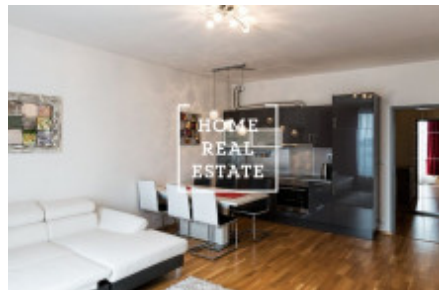

HOME
REAL
ESTATE

Rent flat atypical, 35 m2 - Nekvasilova