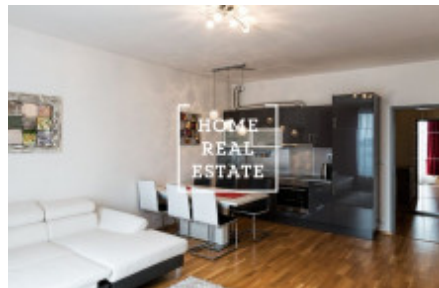

HOME
REAL
ESTATE

Rent flat atypical, 35 m2 - Nekvasilova

ENG:

Viewings are also possible on weekends

Would you like to live in the Prague 3 area?

There are apartments in our portfolio that you will not find on the Internet. Leave the request below, and our manager will select perfect options based on your criteria.

Price: 16.000 rent + 4.000 utilities.

ID	34022	Offer	Rental
Group	Atypical	Furnished	Furnished
Ownership	Personal	Usable area	35 m ²
City	Prague	City district	Karlín
Status	Realized		