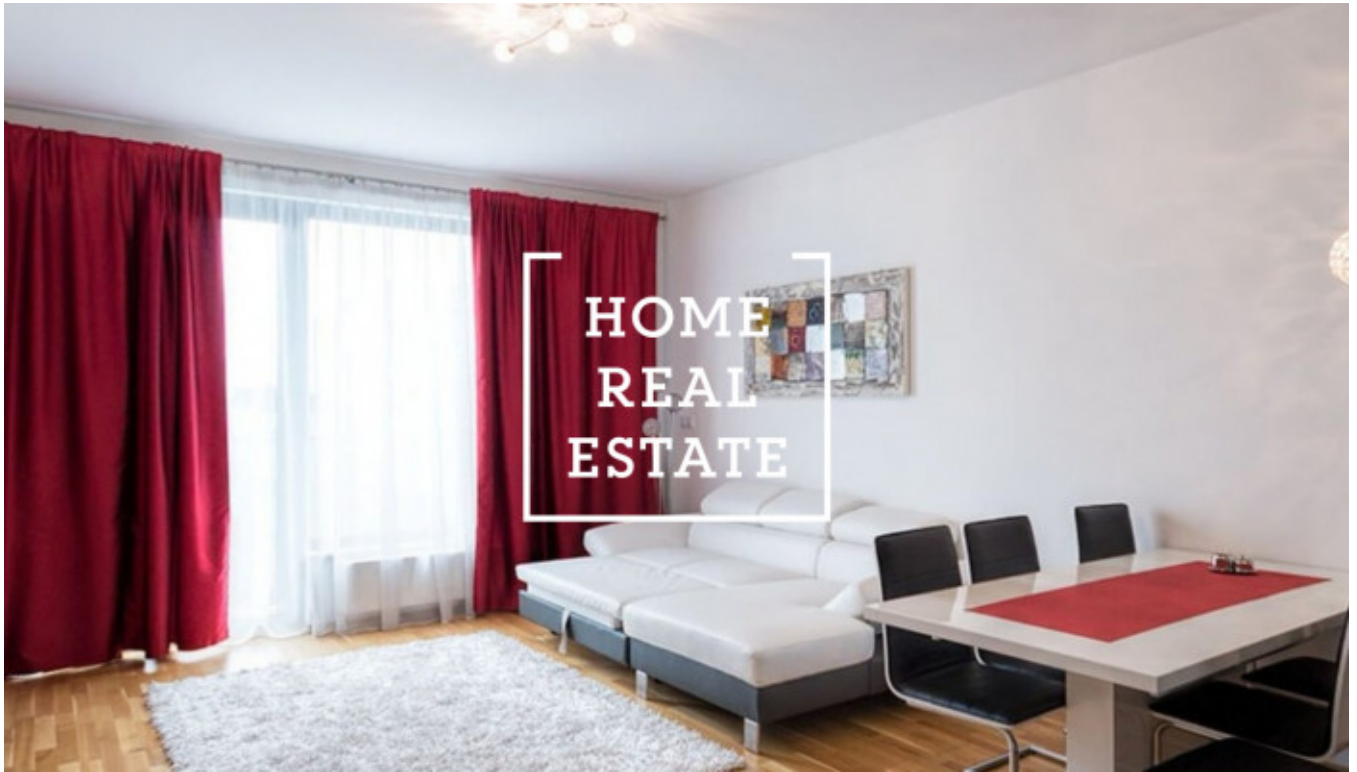

HOME
REAL
ESTATE

Rent flat atypical, 35 m2 - Nekvasilova

ENG:

Viewings are also possible on weekends

Would you like to live in the Prague 3 area?

There are apartments in our portfolio that you will not find on the Internet. Leave the request below, and our manager will select perfect options based on your criteria.

Price: 16.000 rent + 4.000 utilities.

ID	34022	Offer	Rental
Group	Atypical	Furnished	Furnished
Ownership	Personal	Usable area	35 m ²
City	Prague	City district	Karlín
Status	Realized		