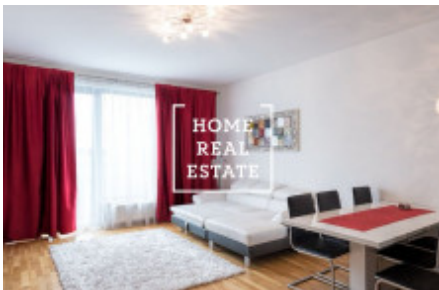

HOME
REAL
ESTATE

Rent flat atypical, 35 m2 - Nekvasilova

ENG:

Viewings are also possible on weekends

Would you like to live in the Prague 3 area?

There are apartments in our portfolio that you will not find on the Internet. Leave the request below, and our manager will select perfect options based on your criteria.

Price: 16.000 rent + 4.000 utilities.

ID	34022	Offer	Rental
Group	Atypical	Furnished	Furnished
Ownership	Personal	Usable area	35 m ²
City	Prague	City district	Karlín
Status	Realized		