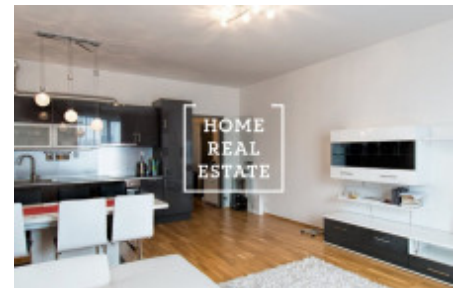

HOME
REAL
ESTATE

Rent flat atypical, 35 m2 - Nekvasilova