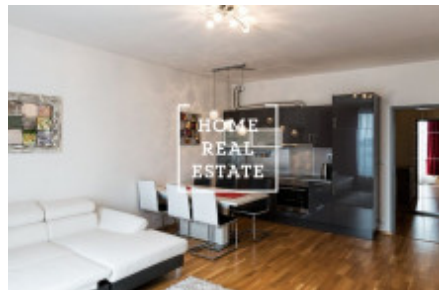

HOME
REAL
ESTATE

Rent flat atypical, 35 m2 - Nekvasilova

ENG:

Viewings are also possible on weekends

Would you like to live in the Prague 3 area?

There are apartments in our portfolio that you will not find on the Internet. Leave the request below, and our manager will select perfect options based on your criteria.

Price: 16.000 rent + 4.000 utilities.

ID	34022	Offer	Rental
Group	Atypical	Furnished	Furnished
Ownership	Personal	Usable area	35 m ²
City	Prague	City district	Karlín
Status	Realized		