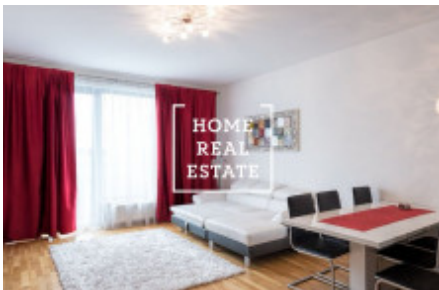

HOME
REAL
ESTATE

Rent flat atypical, 35 m2 - Nekvasilova