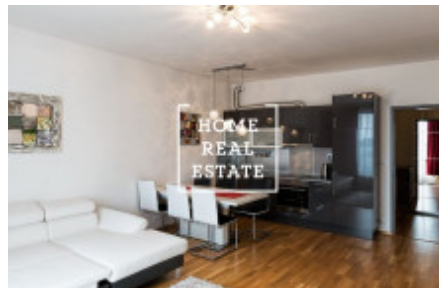

## Rent flat atypical, 35 m2 - Nekvasilova

ENG:

Viewings are also possible on weekends

Would you like to live in the Prague 3 area?

There are apartments in our portfolio that you will not find on the Internet. Leave the request below, and our manager will select perfect options based on your criteria.

Price: 16.000 rent + 4.000 utilities.

ID	<a href="#">34022</a>	Offer	Rental
Group	Atypical	Furnished	Furnished
Ownership	Personal	Usable area	35 m <sup>2</sup>
City	<a href="#">Prague</a>	City district	<a href="#">Karlín</a>
Status	Realized		