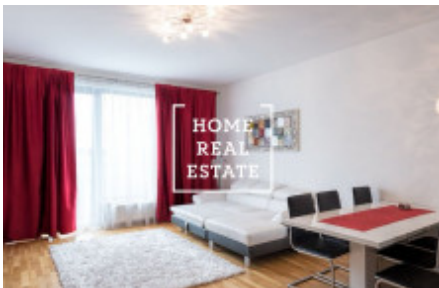

## Rent flat atypical, 35 m2 - Nekvasilova

ENG:

Viewings are also possible on weekends

Would you like to live in the Prague 3 area?

There are apartments in our portfolio that you will not find on the Internet. Leave the request below, and our manager will select perfect options based on your criteria.