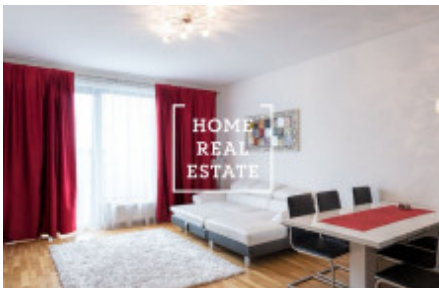

HOME
REAL
ESTATE

Rent flat atypical, 35 m2 - Nekvasilova

ENG:

Viewings are also possible on weekends

Would you like to live in the Prague 3 area?

There are apartments in our portfolio that you will not find on the Internet. Leave the request below, and our manager will select perfect options based on your criteria.

Price: 16.000 rent + 4.000 utilities.

ID	34022	Offer	Rental
Group	Atypical	Furnished	Furnished
Ownership	Personal	Usable area	35 m ²
City	Prague	City district	Karlín
Status	Realized		