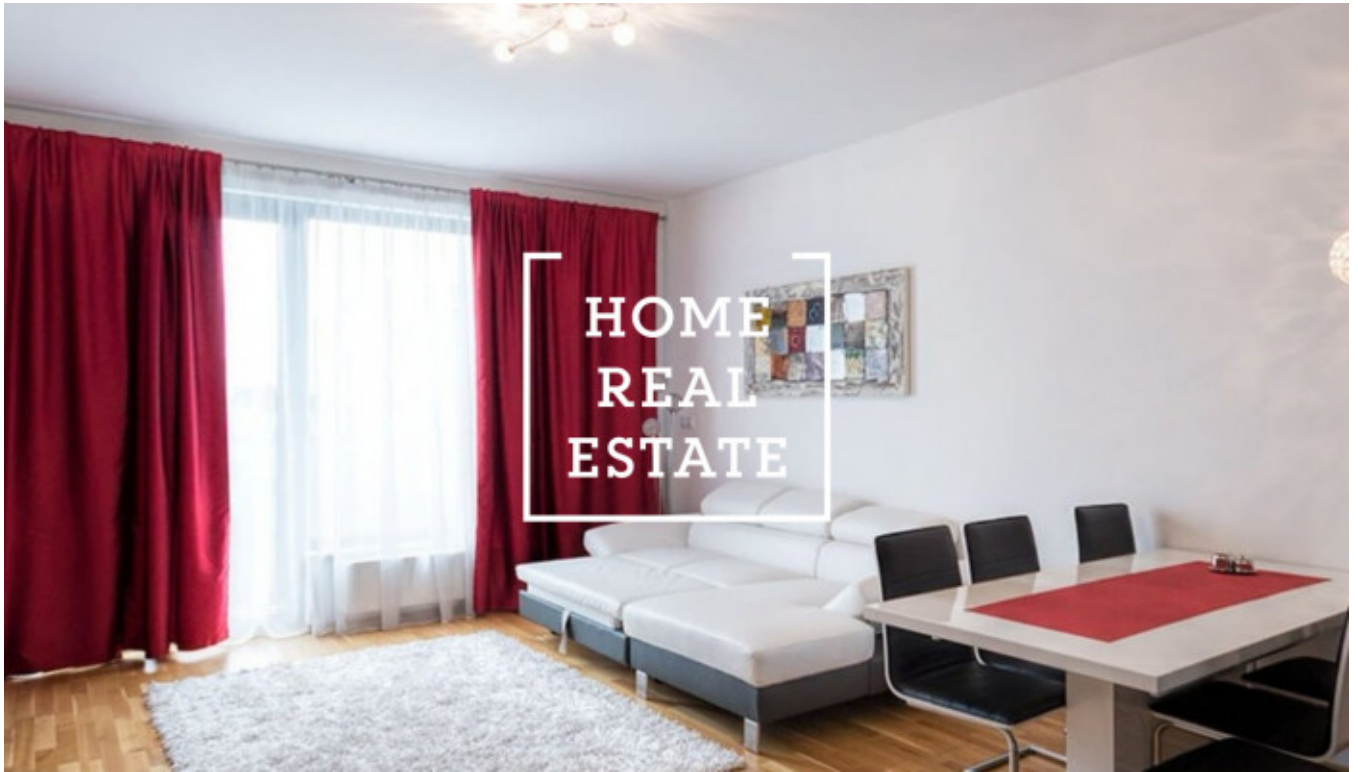

HOME
REAL
ESTATE

Rent flat atypical, 35 m2 - Nekvasilova