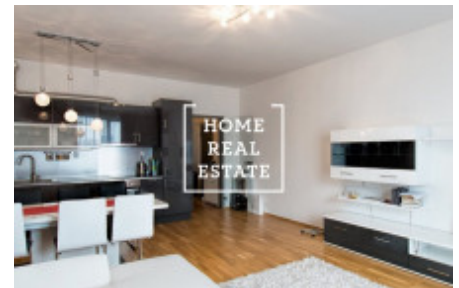

HOME
REAL
ESTATE

Rent flat atypical, 35 m2 - Nekvasilova

ENG:

Viewings are also possible on weekends

Would you like to live in the Prague 3 area?

There are apartments in our portfolio that you will not find on the Internet. Leave the request below, and our manager will select perfect options based on your criteria.

Price: 16.000 rent + 4.000 utilities.

ID	34022	Offer	Rental
Group	Atypical	Furnished	Furnished
Ownership	Personal	Usable area	35 m ²
City	Prague	City district	Karlín
Status	Realized		