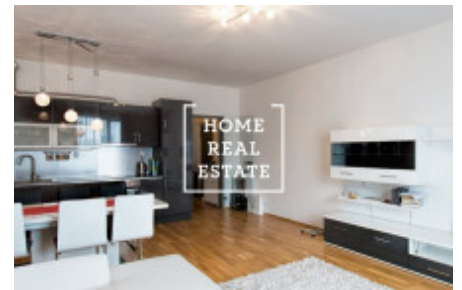

HOME
REAL
ESTATE

Rent flat atypical, 35 m2 - Nekvasilova

ENG:

Viewings are also possible on weekends

Would you like to live in the Prague 3 area?

There are apartments in our portfolio that you will not find on the Internet. Leave the request below, and our manager will select perfect options based on your criteria.

Price: 16.000 rent + 4.000 utilities.

ID	34022	Offer	Rental
Group	Atypical	Furnished	Furnished
Ownership	Personal	Usable area	35 m ²
City	Prague	City district	Karlín
Status	Realized		