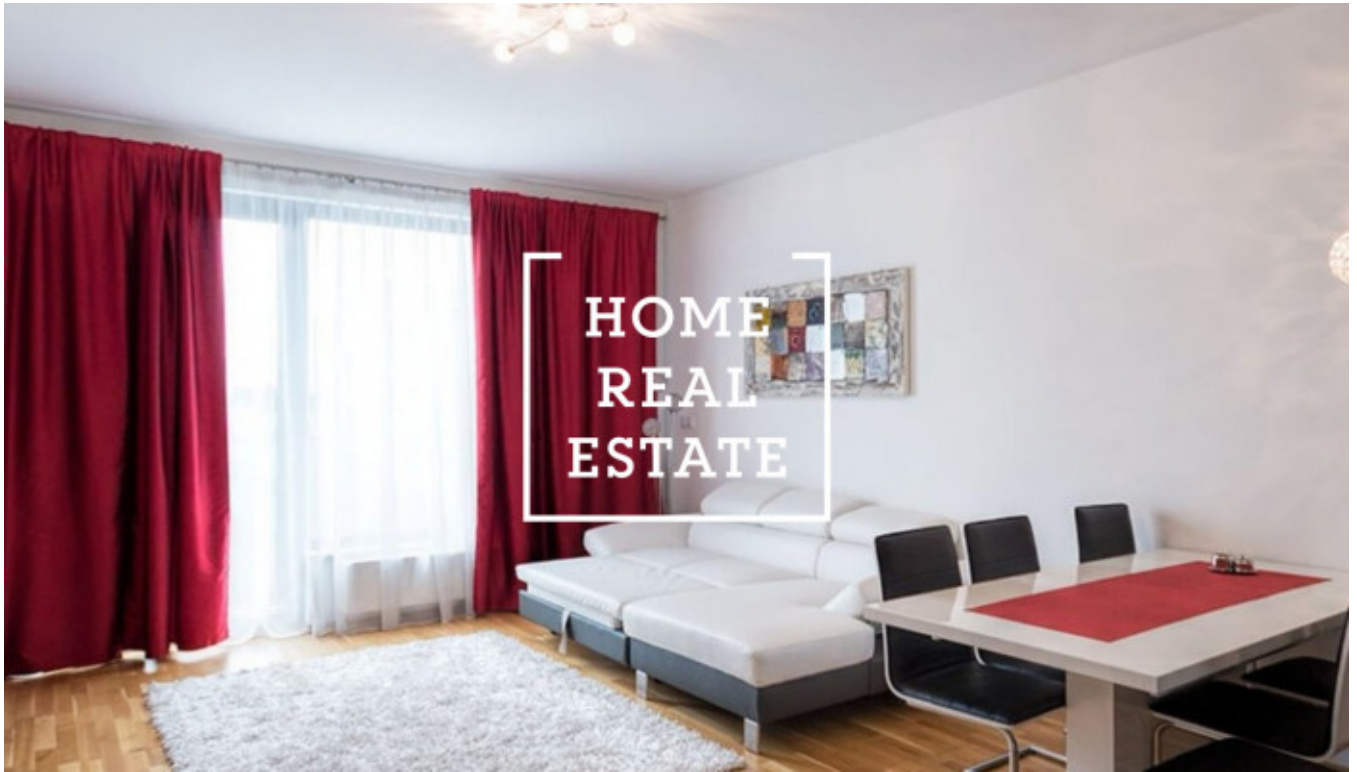

HOME
REAL
ESTATE

Rent flat atypical, 35 m2 - Nekvasilova