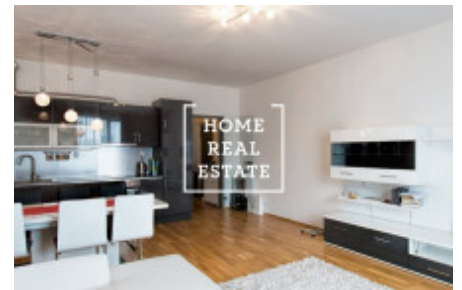

HOME
REAL
ESTATE

Rent flat atypical, 35 m2 - Nekvasilova