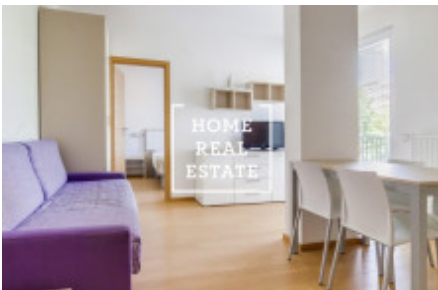

HOME
REAL
ESTATE

Rent flat 2+kk, 45 m2 - U Sluncové

ID	34019
Offer	Rental
Group	2+kk
Furnished	Furnished
Ownership	Personal
Usable area	45 m ²
City	Prague
City district	Karlín