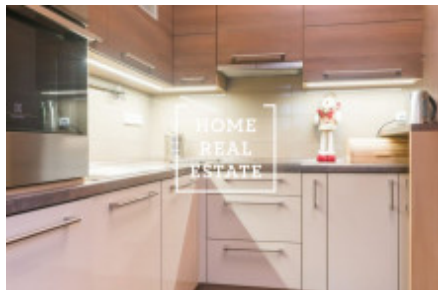

Rent flat 3+1, 80 m2 - Kmochova

ID	34017	Offer	Rental
Group	3+1	Furnished	Furnished
Ownership	Personal	Usable area	80 m ²
City	Prague	City district	Smíchov
Status	Realized		