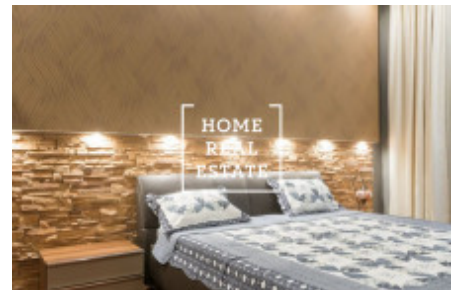

Rent flat 3+1, 80 m2 - Kmochova

ID	34017	Offer	Rental
Group	3+1	Furnished	Furnished
Ownership	Personal	Usable area	80 m ²
City	Prague	City district	Smíchov
Status	Realized		