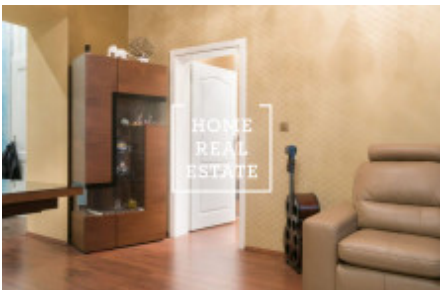

Rent flat 3+1, 80 m2 - Kmochova

ID	34017	Offer	Rental
Group	3+1	Furnished	Furnished
Ownership	Personal	Usable area	80 m ²
City	Prague	City district	Smíchov
Status	Realized		