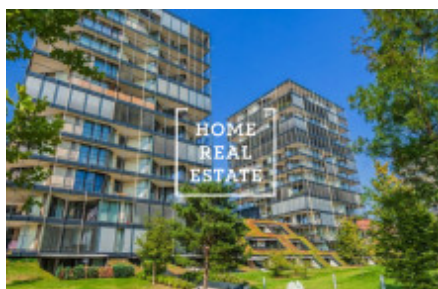

## Rent flat 1+kk, 46 m2 - Pitterova

ID	<a href="#">34014</a>	Offer	Rental
Group	1+kk	Furnished	Furnished
Location	Pitterova 7/2855 Žižkov Praha	Ownership	Personal
Usable area	46 m <sup>2</sup>	City	<a href="#">Prague</a>
City district	<a href="#">Žižkov</a>	Status	Realized