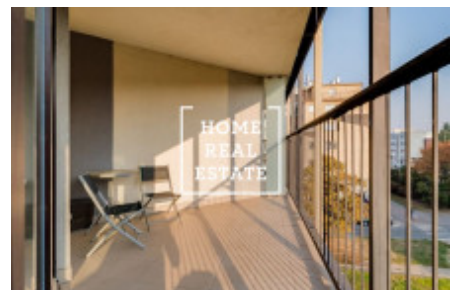

Rent flat 1+kk, 46 m2 - Pitterova

ID	34014	Offer	Rental
Group	1+kk	Furnished	Furnished
Location	Pitterova 7/2855 Žižkov Praha	Ownership	Personal
Usable area	46 m ²	City	Prague
City district	Žižkov	Status	Realized