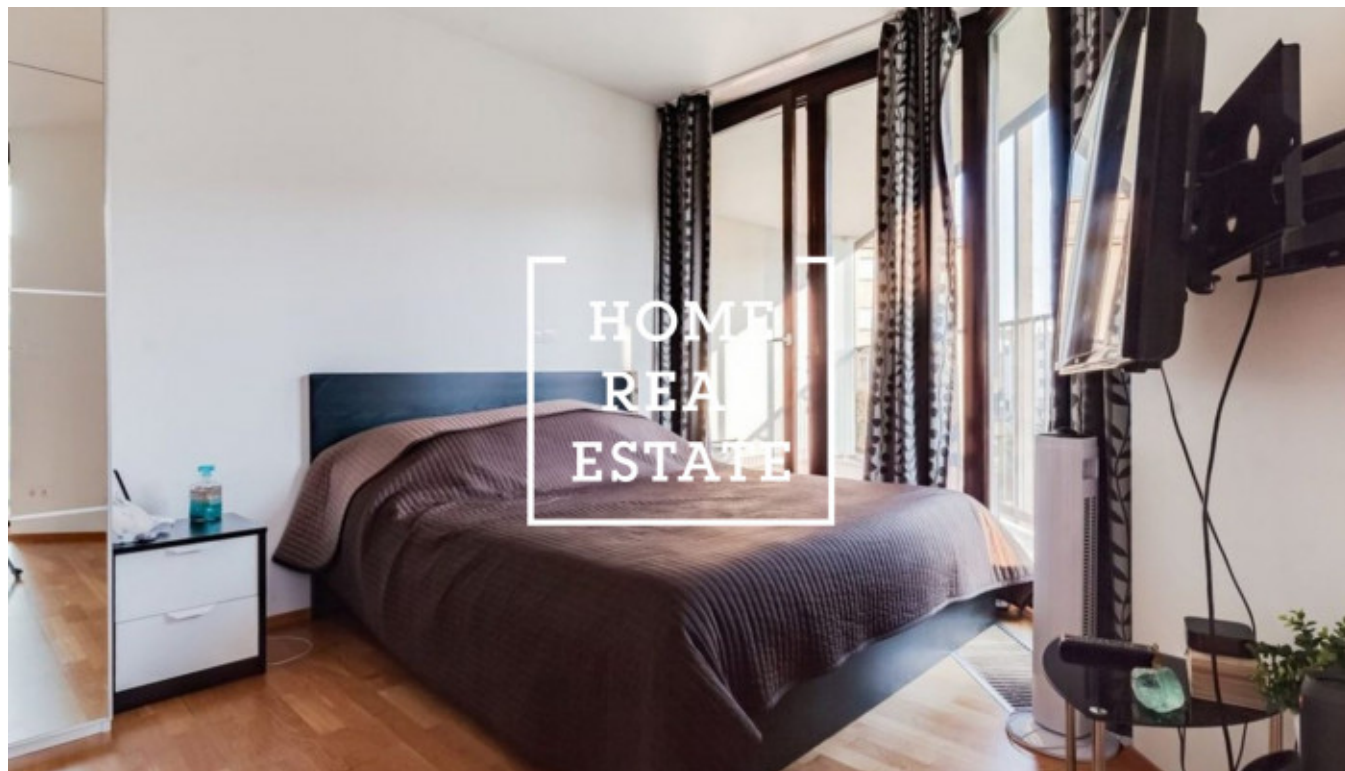

## Rent flat 1+kk, 46 m2 - Pitterova

ID	<a href="#">34014</a>	Offer	Rental
Group	1+kk	Furnished	Furnished
Location	Pitterova 7/2855 Žižkov Praha	Ownership	Personal
Usable area	46 m <sup>2</sup>	City	<a href="#">Prague</a>
City district	<a href="#">Žižkov</a>	Status	Realized