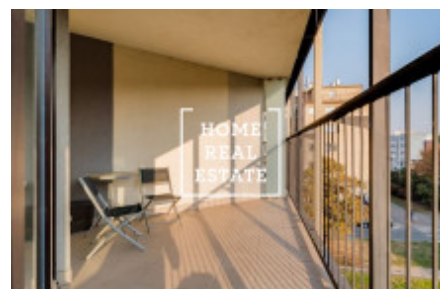

## Rent flat 1+kk, 46 m2 - Pitterova

ID	<a href="#">34014</a>	Offer	Rental
Group	1+kk	Furnished	Furnished
Location	Pitterova 7/2855 Žižkov Praha	Ownership	Personal
Usable area	46 m <sup>2</sup>	City	<a href="#">Prague</a>
City district	<a href="#">Žižkov</a>	Status	Realized