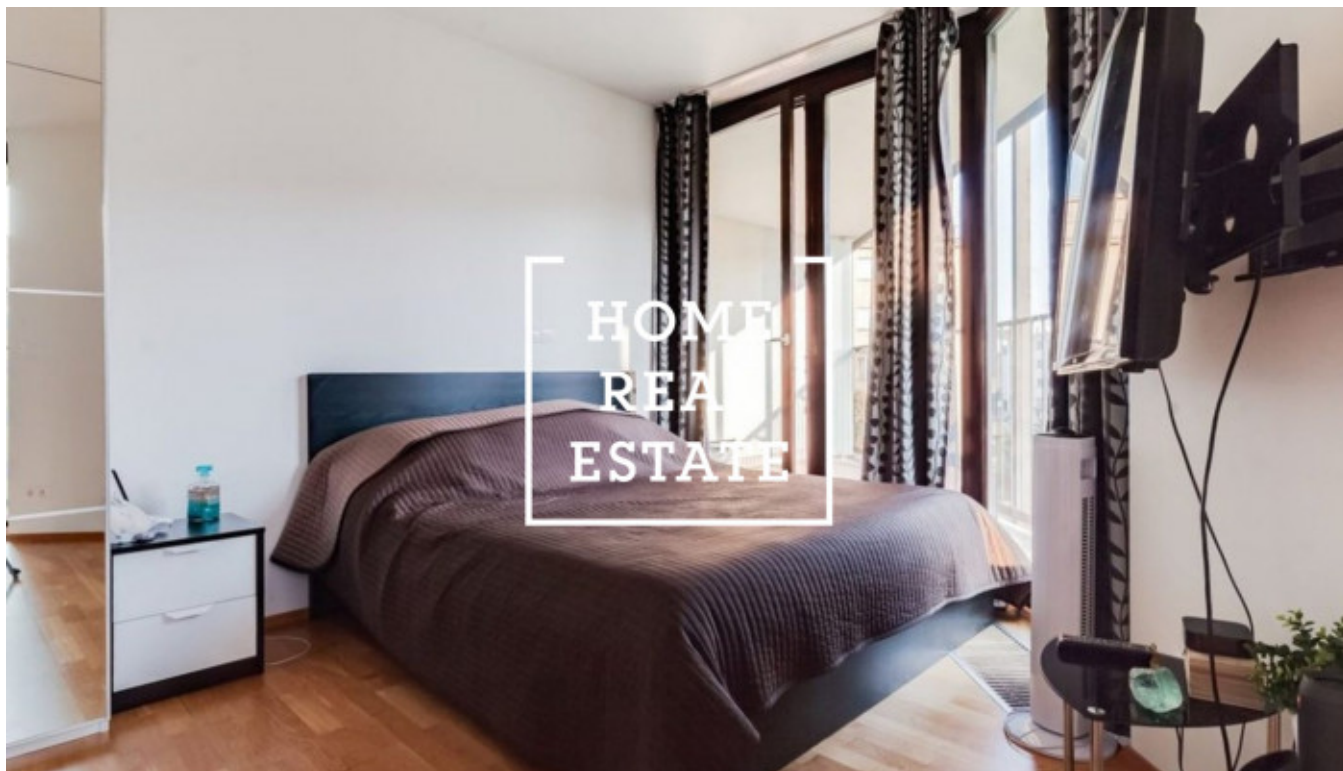

## Rent flat 1+kk, 46 m2 - Pitterova

ID  
Offer  
Group  
Furnished  
Location  
Ownership  
Usable area  
City  
City district

[34014](#)  
Rental  
1+kk  
Furnished  
Pitterova 7/2855 Žižkov Praha  
Personal  
46 m<sup>2</sup>  
[Prague](#)  
[Žižkov](#)