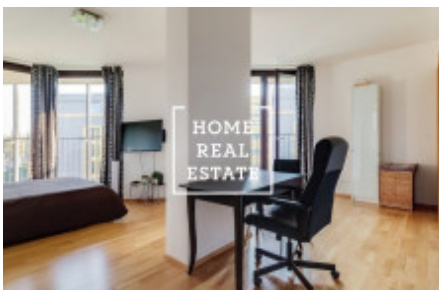

Rent flat 1+kk, 46 m2 - Pitterova

ID	34014	Offer	Rental
Group	1+kk	Furnished	Furnished
Location	Pitterova 7/2855 Žižkov Praha	Ownership	Personal
Usable area	46 m ²	City	Prague
City district	Žižkov	Status	Realized