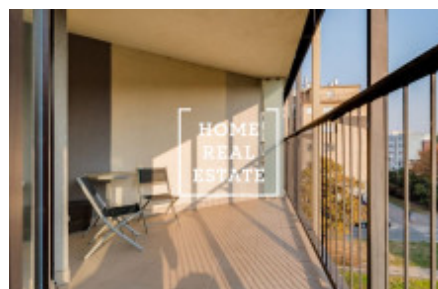

## Rent flat 1+kk, 46 m2 - Pitterova

ID  
Offer  
Group  
Furnished  
Location  
Ownership  
Usable area  
City  
City district

[34014](#)  
Rental  
1+kk  
Furnished  
Pitterova 7/2855 Žižkov Praha  
Personal  
46 m<sup>2</sup>  
[Prague](#)  
[Žižkov](#)