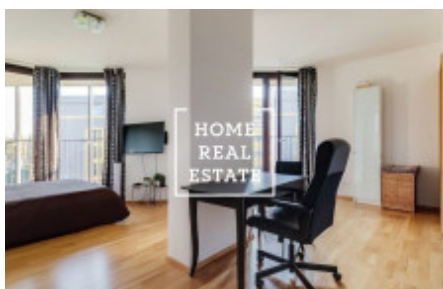

## Rent flat 1+kk, 46 m2 - Pitterova

ID  
Offer  
Group  
Furnished  
Location  
Ownership  
Usable area  
City  
City district

[34014](#)  
Rental  
1+kk  
Furnished  
Pitterova 7/2855 Žižkov Praha  
Personal  
46 m<sup>2</sup>  
[Prague](#)  
[Žižkov](#)