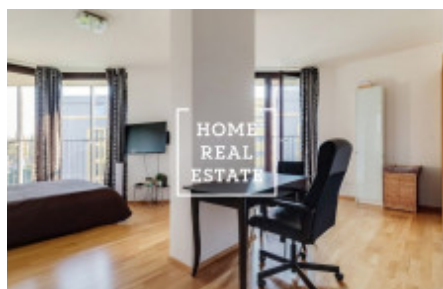

## Rent flat 1+kk, 46 m2 - Pitterova

ID	<a href="#">34014</a>	Offer	Rental
Group	1+kk	Furnished	Furnished
Location	Pitterova 7/2855 Žižkov Praha	Ownership	Personal
Usable area	46 m <sup>2</sup>	City	<a href="#">Prague</a>
City district	<a href="#">Žižkov</a>	Status	Realized