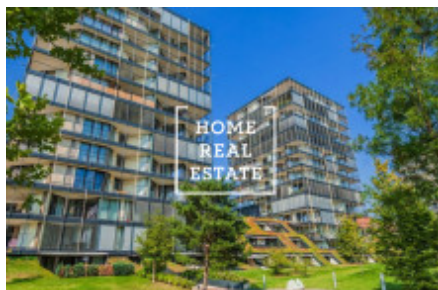

Rent flat 1+kk, 46 m2 - Pitterova

ID	34014	Offer	Rental
Group	1+kk	Furnished	Furnished
Location	Pitterova 7/2855 Žižkov Praha	Ownership	Personal
Usable area	46 m ²	City	Prague
City district	Žižkov	Status	Realized