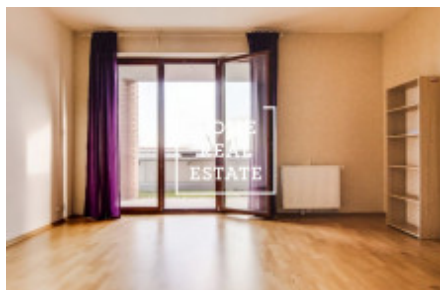

## Rent flat 2+kk, 57 m2 - Sokolovská

ID	<a href="#">34008</a>
Offer	Rental
Group	2+kk
Ownership	Personal
Usable area	57 m <sup>2</sup>
City	<a href="#">Prague</a>
City district	<a href="#">Karlín</a>