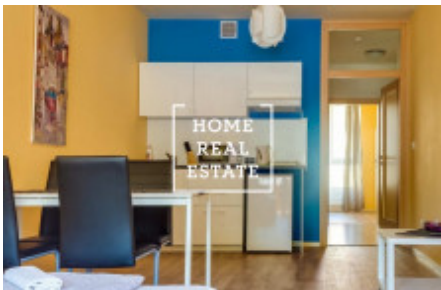

HOME
REAL
ESTATE

Rent flat 2+kk, 56 m2 - Vrchlického

ID	34007
Offer	Rental
Group	2+kk
Ownership	Personal
Usable area	56 m ²
City	Prague
City district	Košíře