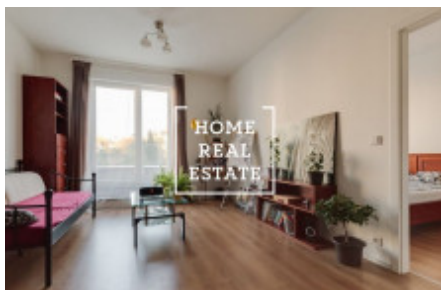

HOME
REAL
ESTATE

Rent flat 2+kk, 54 m² - Chlupáčova

ID	34005
Offer	Rental
Group	2+kk
Furnished	Furnished
Ownership	Personal
Usable area	54 m ²
City	Prague
City district	Hlubočepy