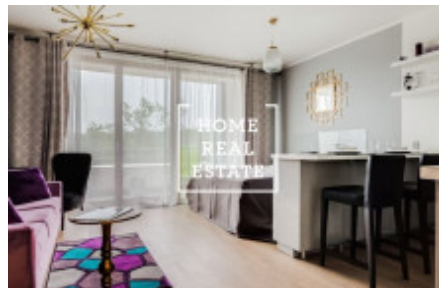

HOME
REAL
ESTATE

Rent flat 1+kk, 37 m2 - V háji

Available from 16.5.18

Viewings are also possible on weekends

Would you like to live in the Holešovice area?

There are apartments in our portfolio that you will not find on the Internet.

Leave the request below, and our manager will select perfect options based on your criteria.

ID	34003	Offer	Rental
Group	1+kk	Furnished	Furnished
Location	V háji 2/1619 Holešovice Praha	Ownership	Personal
Usable area	37 m ²	City	Prague
City district	Holešovice	Status	Realized