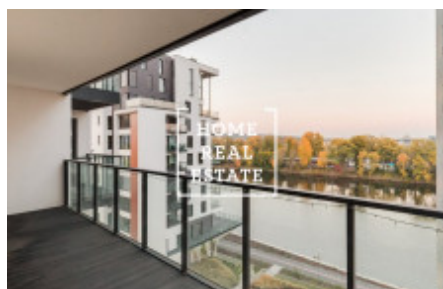

HOME
REAL
ESTATE

Rent flat 3+kk, 101 m2 - Sanderova

ID	34001
Offer	Rental
Group	3+kk
Location	Sanderova 10/1616 Holešovice Praha
Ownership	Personal
Usable area	101 m ²
City	Prague
City district	Holešovice