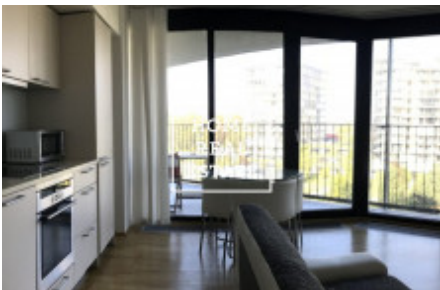

HOME
REAL
ESTATE

Rent flat 2+kk, 64 m2 - Pitterova

„Home Real Estate“ exclusively offers apartment to rent 2+kk 64 m² + terrace 30 m² in the popular residence „Central Park“ in Prague 3 - Žižkov.

Available from now.