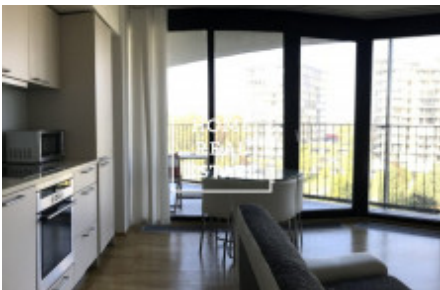

HOME
REAL
ESTATE

Rent flat 2+kk, 64 m2 - Pitterova

ID	33998
Offer	Rental
Group	2+kk
Furnished	Furnished
Ownership	Personal
Usable area	64 m ²
City	Prague
City district	Žižkov