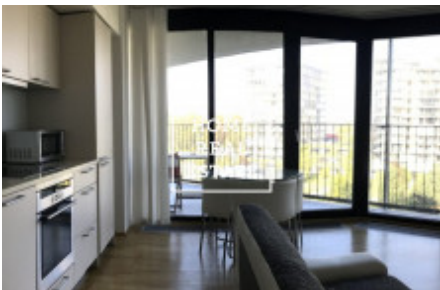

HOME
REAL
ESTATE

Rent flat 2+kk, 64 m² - Pitterova