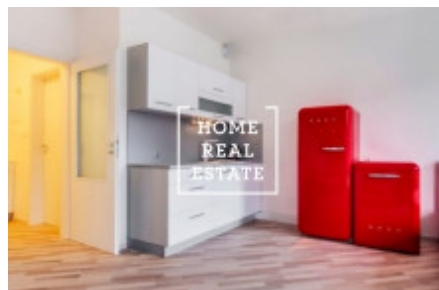

Rent flat 1+kk, 40 m² - Novovysočanská

ID
Offer
Group
Ownership
Usable area
City
City district

[33995](#)
Rental
1+kk
Personal
40 m²
[Prague](#)
[Libeň](#)