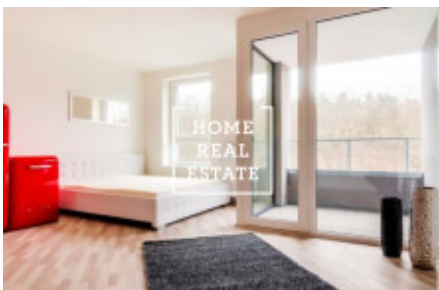

Rent flat 1+kk, 40 m² - Novovysočanská

ID
Offer
Group
Ownership
Usable area
City
City district

[33995](#)
Rental
1+kk
Personal
40 m²
[Prague](#)
[Libeň](#)