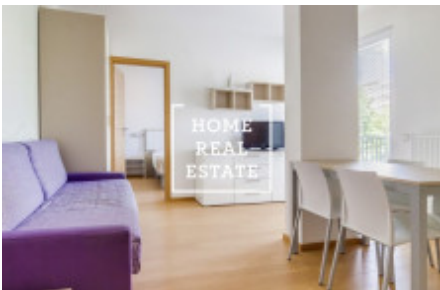

HOME
REAL
ESTATE

Rent flat 2+kk, 50 m2 - U Sluncové

ID	33992
Offer	Rental
Group	2+kk
Furnished	Furnished
Ownership	Personal
Usable area	50 m ²
City	Prague
City district	Karlín