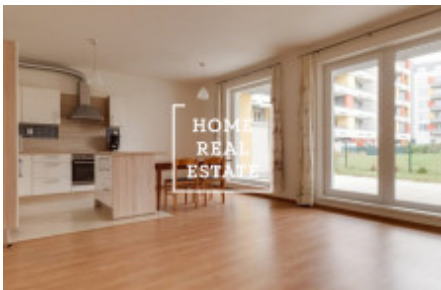

Sale flat 3+kk, 88 m² - Prušánecká

ID	33991	Offer	Sale
Group	3+kk	Ownership	Personal
Usable area	88 m ²	Parking	Yes
City	Prague	City district	Zličín
Status	Realized		