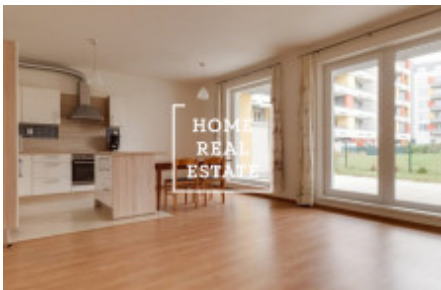

Sale flat 3+kk, 88 m2 - Prušánecká

ID	33991	Offer	Sale
Group	3+kk	Ownership	Personal
Usable area	88 m ²	Parking	Yes
City	Prague	City district	Zličín
Status	Realized		