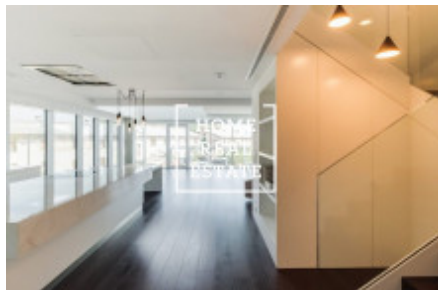

Sale flat atypical, 270 m² - Holečkova

| | | | |
|---------------|------------------------|-----------|------------------------|
| ID | 33987 | Offer | Sale |
| Group | Atypical | Ownership | Personal |
| Usable area | 270 m ² | City | Prague |
| City district | Košíře | Status | Realized |