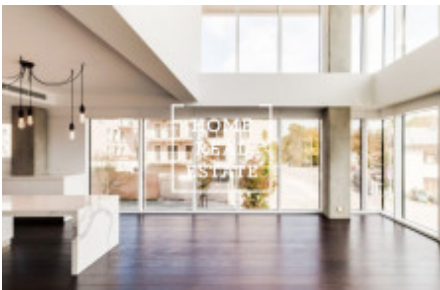

Sale flat atypical, 270 m2 - Holečkova

ID	33987	Offer	Sale
Group	Atypical	Ownership	Personal
Usable area	270 m ²	City	Prague
City district	Košíře	Status	Realized