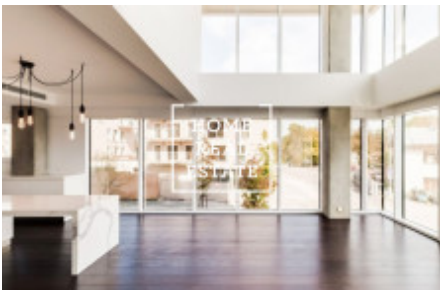

Sale flat atypical, 270 m² - Holečkova

ID	33987	Offer	Sale
Group	Atypical	Ownership	Personal
Usable area	270 m ²	City	Prague
City district	Košíře	Status	Realized