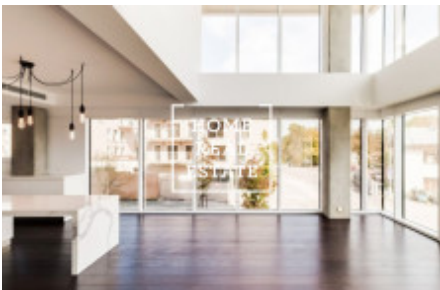

Sale flat atypical, 270 m² - Holečkova

| | | | |
|---------------|------------------------|-----------|------------------------|
| ID | 33987 | Offer | Sale |
| Group | Atypical | Ownership | Personal |
| Usable area | 270 m ² | City | Prague |
| City district | Košíře | Status | Realized |