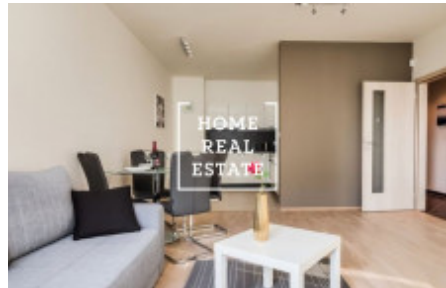

HOME
REAL
ESTATE

Rent flat 2+kk, 65 m2 - Nad Smetankou

ID	33985
Offer	Rental
Group	2+kk
Furnished	Furnished
Ownership	Personal
Usable area	65 m ²
Parking	Yes
City	Prague
City district	Hrdlořezy