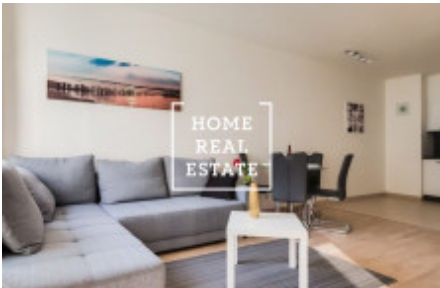

HOME
REAL
ESTATE

Rent flat 2+kk, 65 m2 - Nad Smetankou

ID	33985
Offer	Rental
Group	2+kk
Furnished	Furnished
Ownership	Personal
Usable area	65 m ²
Parking	Yes
City	Prague
City district	Hrdlořezy