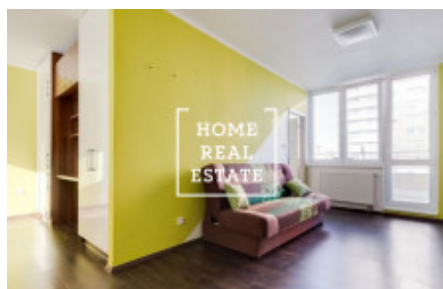

HOME
REAL
ESTATE

Rent flat 2+kk, 58 m2 - Petržálkova

ID	33972
Offer	Rental
Group	2+kk
Furnished	Furnished
Ownership	Personal
Usable area	58 m ²
City	Prague
City district	Stodůlky