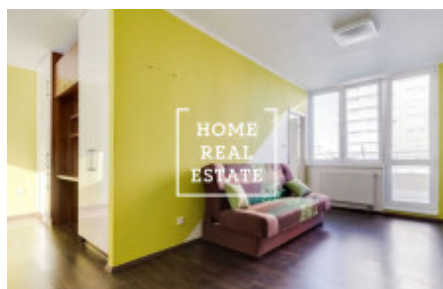

HOME
REAL
ESTATE

Rent flat 2+kk, 58 m² - Petržálkova

ID	33972	Offer	Rental
Group	2+kk	Furnished	Furnished
Ownership	Personal	Usable area	58 m ²
City	Prague	City district	Stodůlky
Status	Realized		