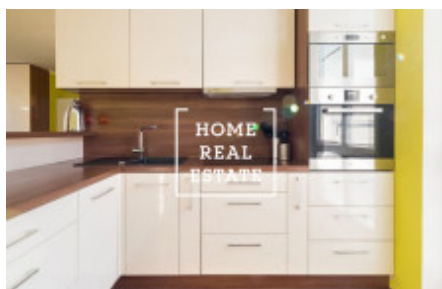

HOME
REAL
ESTATE

Rent flat 2+kk, 58 m² - Petržálkova

ID	33972	Offer	Rental
Group	2+kk	Furnished	Furnished
Ownership	Personal	Usable area	58 m²
City	Prague	City district	Stodůlky
Status	Realized