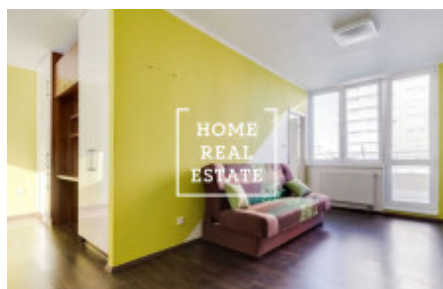

HOME
REAL
ESTATE

Rent flat 2+kk, 58 m² - Petržálkova

ID	33972	Offer	Rental
Group	2+kk	Furnished	Furnished
Ownership	Personal	Usable area	58 m²
City	Prague	City district	Stodůlky
Status	Realized