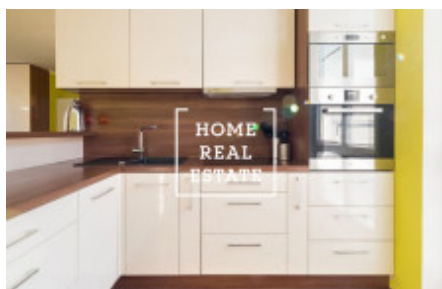

HOME
REAL
ESTATE

Rent flat 2+kk, 58 m² - Petržálkova

ID	33972	Offer	Rental
Group	2+kk	Furnished	Furnished
Ownership	Personal	Usable area	58 m ²
City	Prague	City district	Stodůlky
Status	Realized		