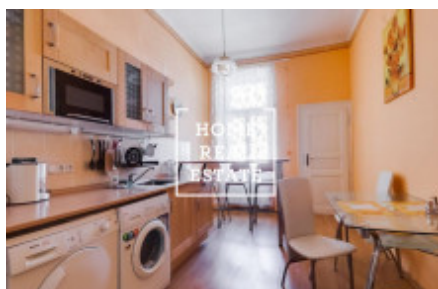

HOME
REAL
ESTATE

Rent flat 2+1, 78 m² - Jindřicha Plachty

ID	33971	Offer	Rental
Group	2+1	Furnished	Furnished
Ownership	Personal	Usable area	78 m ²
City	Prague	City district	Smíchov
Status	Realized		