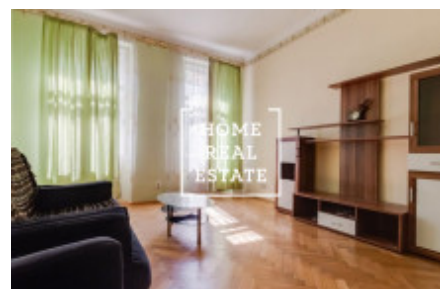

HOME
REAL
ESTATE

Rent flat 2+1, 78 m² - Jindřicha Plachty

ID	33971	Offer	Rental
Group	2+1	Furnished	Furnished
Ownership	Personal	Usable area	78 m ²
City	Prague	City district	Smíchov
Status	Realized		