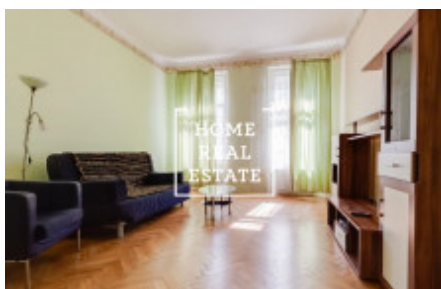

HOME
REAL
ESTATE

Rent flat 2+1, 78 m² - Jindřicha Plachty

ID	33971	Offer	Rental
Group	2+1	Furnished	Furnished
Ownership	Personal	Usable area	78 m ²
City	Prague	City district	Smíchov
Status	Realized		