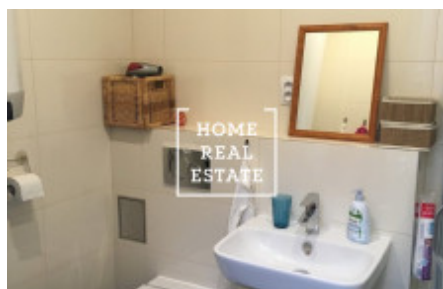

## Rent flat 2+kk, 50 m2 - Korunovační

ID	<a href="#">33968</a>
Offer	Rental
Group	2+kk
Furnished	Furnished
Ownership	Personal
Usable area	50 m <sup>2</sup>
City	<a href="#">Prague</a>
City district	<a href="#">Bubeneč</a>