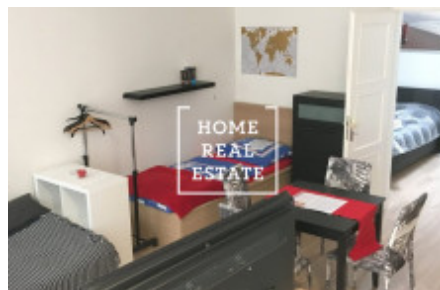

HOME
REAL
ESTATE

Rent flat 2+kk, 50 m2 - Korunovační

The company «Home Real Estate» offers for rent an apartment 2+kk (50m²) with a terrasse located in an attractive area of Prague 7 - Bubeněč.

Apartment is fully furnished, located in 2nd floor of newly reconstructed building with an elevator. Apartment has 38m² and there is a 12m² terrasse and a cellar. Parking is available in front of the building with a resident parking card (which can be arranged).