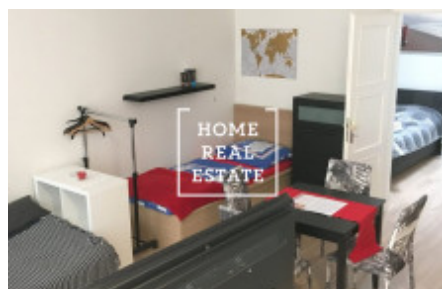

## Rent flat 2+kk, 50 m2 - Korunovační

ID	<a href="#">33968</a>
Offer	Rental
Group	2+kk
Furnished	Furnished
Ownership	Personal
Usable area	50 m <sup>2</sup>
City	<a href="#">Prague</a>
City district	<a href="#">Bubeneč</a>