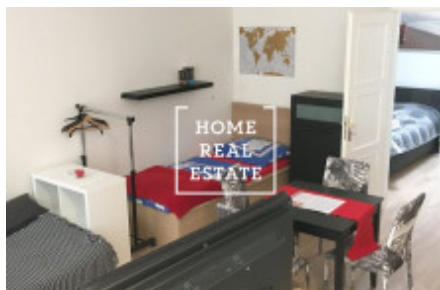

HOME
REAL
ESTATE

Rent flat 2+kk, 50 m2 - Korunovační

The company «Home Real Estate» offers for rent an apartment 2+kk (50m²) with a terrasse located in an attractive area of Prague 7 - Bubeněč.

Apartment is fully furnished, located in 2nd floor of newly reconstructed building with an elevator. Apartment has 38m² and there is a 12m² terrasse and a cellar. Parking is available in front of the building with a resident parking card (which can be arranged).