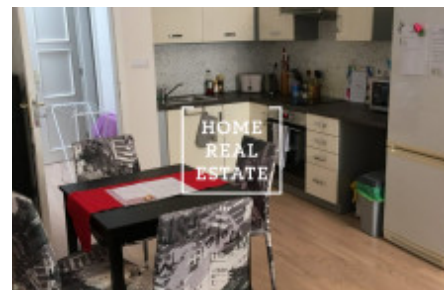

HOME
REAL
ESTATE

Rent flat 2+kk, 50 m2 - Korunovační

The company «Home Real Estate» offers for rent an apartment 2+kk (50m²) with a terrasse located in an attractive area of Prague 7 - Bubeněč.

Apartment is fully furnished, located in 2nd floor of newly reconstructed building with an elevator. Apartment has 38m² and there is a 12m² terrasse and a cellar. Parking is available in front of the building with a resident parking card (which can be arranged).