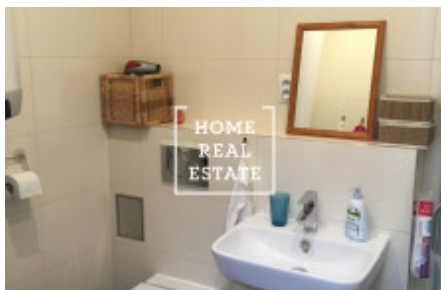

HOME
REAL
ESTATE

Rent flat 2+kk, 50 m2 - Korunovační

The company «Home Real Estate» offers for rent an apartment 2+kk (50m²) with a terrasse located in an attractive area of Prague 7 - Bubeněč.

Apartment is fully furnished, located in 2nd floor of newly reconstructed building with an elevator. Apartment has 38m² and there is a 12m² terrasse and a cellar. Parking is available in front of the building with a resident parking card (which can be arranged).