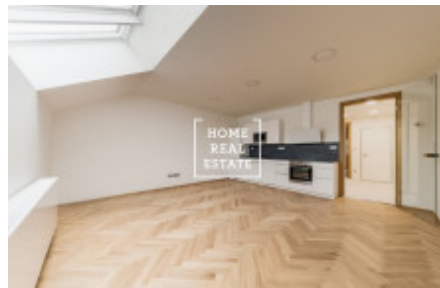

HOME
REAL
ESTATE

Rent flat 2+kk, 60 m2 - Korunní

ID	33913
Offer	Rental
Group	2+kk
Location	Korunní
Ownership	Personal
Usable area	60 m ²
City	Prague
City district	Vinohrady