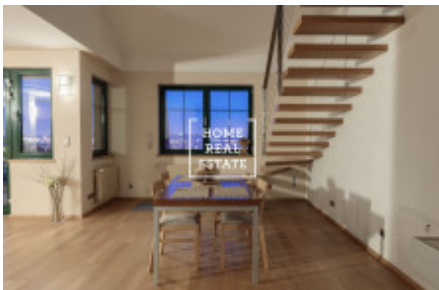

HOME
REAL
ESTATE

Rent flat 3+kk, 140 m2 - Na stráži