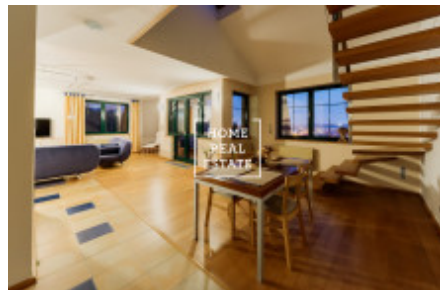

HOME
REAL
ESTATE

Rent flat 3+kk, 140 m2 - Na stráži