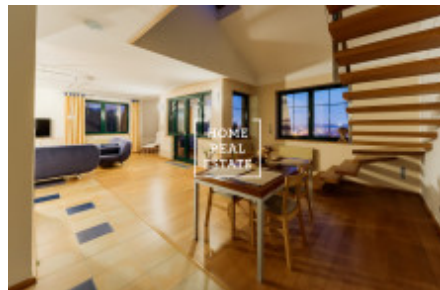

HOME
REAL
ESTATE

Rent flat 3+kk, 140 m2 - Na stráži

ID	33912
Offer	Rental
Group	3+kk
Furnished	Furnished
Location	Na Stráži 2344/42, 180 00 Praha 8-Libeň, Česko
Ownership	Personal
Usable area	140 m ²
City	Prague
City district	Libeň