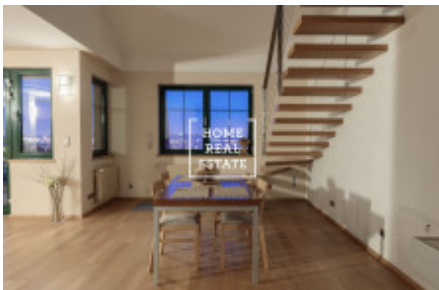

HOME
REAL
ESTATE

Rent flat 3+kk, 140 m2 - Na stráži

The company „Home Real Estate“ offers renting of luxury duplex apartment 3+kk with balcony, size of 140m², situated in the locality of Prague 8 - Libeň.

Comfortable apartment is located on the 3rd. ground floor. Downstairs are living room with a kitchen, which is equipped with all appliances, TV and table, bathroom with bath and shower. Upstairs are 2 bedrooms. Parking space.