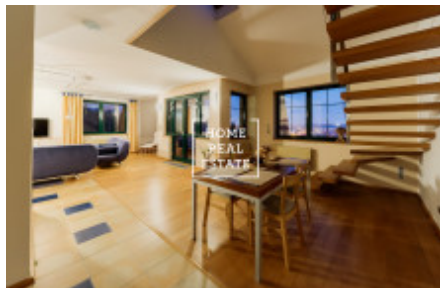

HOME
REAL
ESTATE

Rent flat 3+kk, 140 m2 - Na stráži

The company „Home Real Estate“ offers renting of luxury duplex apartment 3+kk with balcony, size of 140m², situated in the locality of Prague 8 - Libeň.

Comfortable apartment is located on the 3rd. ground floor. Downstairs are living room with a kitchen, which is equipped with all appliances, TV and table, bathroom with bath and shower. Upstairs are 2 bedrooms. Parking space.