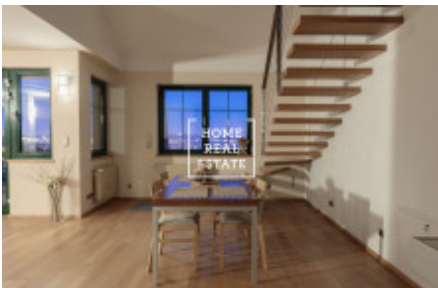

HOME
REAL
ESTATE

Rent flat 3+kk, 140 m2 - Na stráži

The company „Home Real Estate“ offers renting of luxury duplex apartment 3+kk with balcony, size of 140m², situated in the locality of Prague 8 - Libeň.

Comfortable apartment is located on the 3rd. ground floor. Downstairs are living room with a kitchen, which is equipped with all appliances, TV and table, bathroom with bath and shower. Upstairs are 2 bedrooms. Parking space.