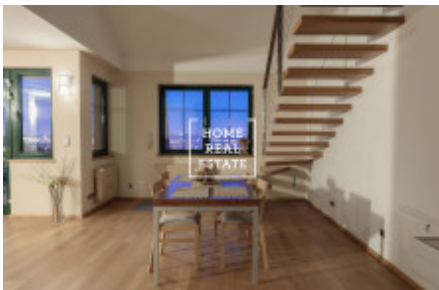

HOME
REAL
ESTATE

Rent flat 3+kk, 140 m2 - Na stráži

ID	33912
Offer	Rental
Group	3+kk
Furnished	Furnished
Location	Na Stráži 2344/42, 180 00 Praha 8-Libeň, Česko
Ownership	Personal
Usable area	140 m ²
City	Prague
City district	Libeň