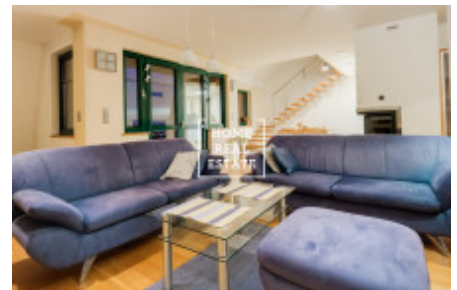

HOME
REAL
ESTATE

Rent flat 3+kk, 140 m2 - Na stráži

ID	33912
Offer	Rental
Group	3+kk
Furnished	Furnished
Location	Na Stráži 2344/42, 180 00 Praha 8-Libeň, Česko
Ownership	Personal
Usable area	140 m ²
City	Prague
City district	Libeň