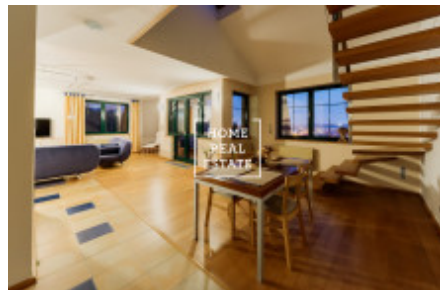

HOME
REAL
ESTATE

Rent flat 3+kk, 140 m2 - Na stráži

The company „Home Real Estate“ offers renting of luxury duplex apartment 3+kk with balcony, size of 140m², situated in the locality of Prague 8 - Libeň.

Comfortable apartment is located on the 3rd. ground floor. Downstairs are living room with a kitchen, which is equipped with all appliances, TV and table, bathroom with bath and shower. Upstairs are 2 bedrooms. Parking space.