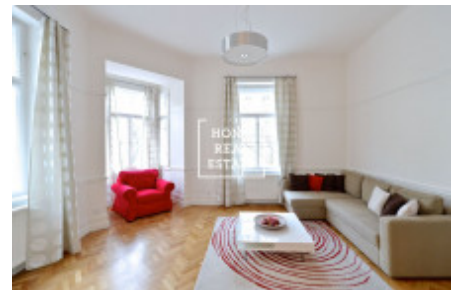

HOME
REAL
ESTATE

Rent flat atypical, 103 m2 - Mánesova

«Home Real Estate» offers a 3+1 apartment (103 m²) for rent in one of the most prestigious parts of Prague - Vinohrady.

This stylish furnished apartment is located on the 2nd floor of a historical corner building in Vinohrady, Prague 2. The apartment layout includes a spacious living room with sofa, armchair, small table and TV, a separate fully equipped kitchen (including fridge, oven, stove and microwave oven), two bedrooms with double beds and wardrobes, bathroom with bathtub and sink, and WC.

The house is equipped with elevator and video entry phone. There is satellite and internet connection in the apartment.

The building is situated in the heart of Vinohrady. Right over the corner is Riegrovy sady park, which is considered the most beautiful park in Prague. Not only does it offer an unforgettable view on the whole city from its hills, but also it is a perfect place for sport and relax: you can jog here, have some yoga class, visit the famous beer gardens or just sit on the grass enjoying warm summer evening. There is also a swimming pool, athletics track, plenty of restaurants and two children playgrounds just near the Riegrovy sady. Jiřího z Poděbrad Square is 5-minute walk away, and Wenceslas Square is 10-minute walk away in the opposite direction.