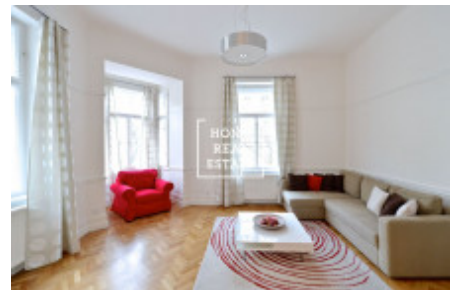

HOME
REAL
ESTATE

Rent flat atypical, 103 m2 - Mánesova

«Home Real Estate» offers a 3+1 apartment (103 m²) for rent in one of the most prestigious parts of Prague - Vinohrady.

This stylish furnished apartment is located on the 2nd floor of a historical corner building in Vinohrady, Prague 2. The apartment layout includes a spacious living room with sofa, armchair, small table and TV, a separate fully equipped kitchen (including fridge, oven, stove and microwave oven), two bedrooms with double beds and wardrobes, bathroom with bathtub and sink, and WC.

The house is equipped with elevator and video entry phone. There is satellite and internet connection in the apartment.

The building is situated in the heart of Vinohrady. Right over the corner is Riegrovy sady park, which is considered the most beautiful park in Prague. Not only does it offer an unforgettable view on the whole city from its hills, but also it is a perfect place for sport and relax: you can jog here, have some yoga class, visit the famous beer gardens or just sit on the grass enjoying warm summer evening. There is also a swimming pool, athletics track, plenty of restaurants and two children playgrounds just near the Riegrovy sady. Jiřího z Poděbrad Square is 5-minute walk away, and Wenceslas Square is 10-minute walk away in the opposite direction.