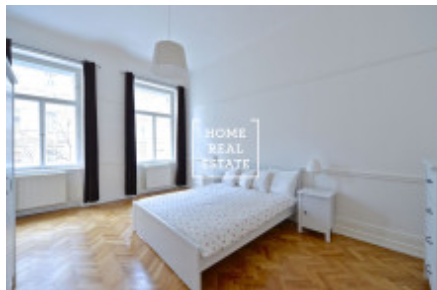

HOME
REAL
ESTATE

Rent flat atypical, 103 m2 - Mánesova

«Home Real Estate» offers a 3+1 apartment (103 m²) for rent in one of the most prestigious parts of Prague - Vinohrady.

This stylish furnished apartment is located on the 2nd floor of a historical corner building in Vinohrady, Prague 2. The apartment layout includes a spacious living room with sofa, armchair, small table and TV, a separate fully equipped kitchen (including fridge, oven, stove and microwave oven), two bedrooms with double beds and wardrobes, bathroom with bathtub and sink, and WC.

The house is equipped with elevator and video entry phone. There is satellite and internet connection in the apartment.

The building is situated in the heart of Vinohrady. Right over the corner is Riegrovy sady park, which is considered the most beautiful park in Prague. Not only does it offer an unforgettable view on the whole city from its hills, but also it is a perfect place for sport and relax: you can jog here, have some yoga class, visit the famous beer gardens or just sit on the grass enjoying warm summer evening. There is also a swimming pool, athletics track, plenty of restaurants and two children playgrounds just near the Riegrovy sady. Jiřího z Poděbrad Square is 5-minute walk away, and Wenceslas Square is 10-minute walk away in the opposite direction.