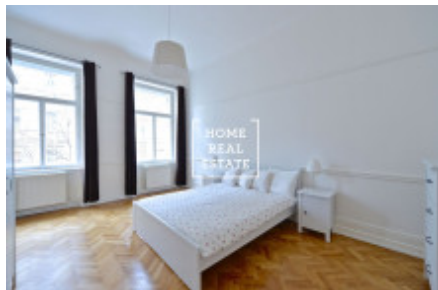

HOME
REAL
ESTATE

Rent flat atypical, 103 m2 - Mánesova

«Home Real Estate» offers a 3+1 apartment (103 m²) for rent in one of the most prestigious parts of Prague - Vinohrady.

This stylish furnished apartment is located on the 2nd floor of a historical corner building in Vinohrady, Prague 2. The apartment layout includes a spacious living room with sofa, armchair, small table and TV, a separate fully equipped kitchen (including fridge, oven, stove and microwave oven), two bedrooms with double beds and wardrobes, bathroom with bathtub and sink, and WC.

The house is equipped with elevator and video entry phone. There is satellite and internet connection in the apartment.

The building is situated in the heart of Vinohrady. Right over the corner is Riegrovy sady park, which is considered the most beautiful park in Prague. Not only does it offer an unforgettable view on the whole city from its hills, but also it is a perfect place for sport and relax: you can jog here, have some yoga class, visit the famous beer gardens or just sit on the grass enjoying warm summer evening. There is also a swimming pool, athletics track, plenty of restaurants and two children playgrounds just near the Riegrovy sady. Jiřího z Poděbrad Square is 5-minute walk away, and Wenceslas Square is 10-minute walk away in the opposite direction.