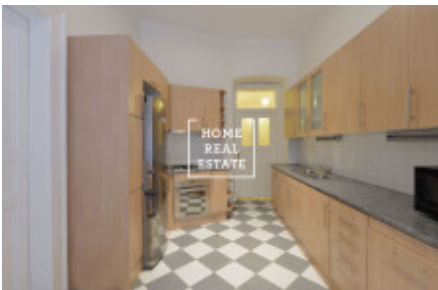

HOME
REAL
ESTATE

Rent flat atypical, 103 m2 - Mánesova

«Home Real Estate» offers a 3+1 apartment (103 m²) for rent in one of the most prestigious parts of Prague - Vinohrady.

This stylish furnished apartment is located on the 2nd floor of a historical corner building in Vinohrady, Prague 2. The apartment layout includes a spacious living room with sofa, armchair, small table and TV, a separate fully equipped kitchen (including fridge, oven, stove and microwave oven), two bedrooms with double beds and wardrobes, bathroom with bathtub and sink, and WC.

The house is equipped with elevator and video entry phone. There is satellite and internet connection in the apartment.

The building is situated in the heart of Vinohrady. Right over the corner is Riegrovy sady park, which is considered the most beautiful park in Prague. Not only does it offer an unforgettable view on the whole city from its hills, but also it is a perfect place for sport and relax: you can jog here, have some yoga class, visit the famous beer gardens or just sit on the grass enjoying warm summer evening. There is also a swimming pool, athletics track, plenty of restaurants and two children playgrounds just near the Riegrovy sady. Jiřího z Poděbrad Square is 5-minute walk away, and Wenceslas Square is 10-minute walk away in the opposite direction.