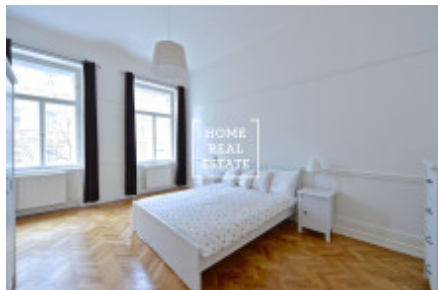

## Rent flat 3+1, 105 m2 - Mánesova

«Home Real Estate» offers a 3+1 apartment (105 m<sup>2</sup>) for rent in one of the most prestigious parts of Prague - Vinohrady.

This stylish and spacious apartment is located on the 2nd floor of a historical corner building in Vinohrady, Prague 2. The apartment layout includes a large living room, a separate fully equipped kitchen (including dishwasher, washing machine and dryer), two bedrooms, bathroom with bathtub and two sinks, and WC. A balcony is another great advantage of the apartment.

The house is equipped with elevator and video entry phone. There is satellite and internet connection in the apartment.

The building is situated in the heart of Vinohrady. Right over the corner is Riegrovy sady park, which is considered the most beautiful park in Prague. Not only does it offer an unforgettable view on the whole city from its hills, but also it is a perfect place for sport and relax: you can jog here, have some yoga class, visit the famous beer gardens or just sit on the grass enjoying warm summer evening. There is also a swimming pool, athletics track, plenty of restaurants and two children playgrounds just near the Riegrovy sady. Jiřího z Poděbrad Square is 5-minute walk away, and Wenceslas Square is 10-minute walk away in the opposite direction.