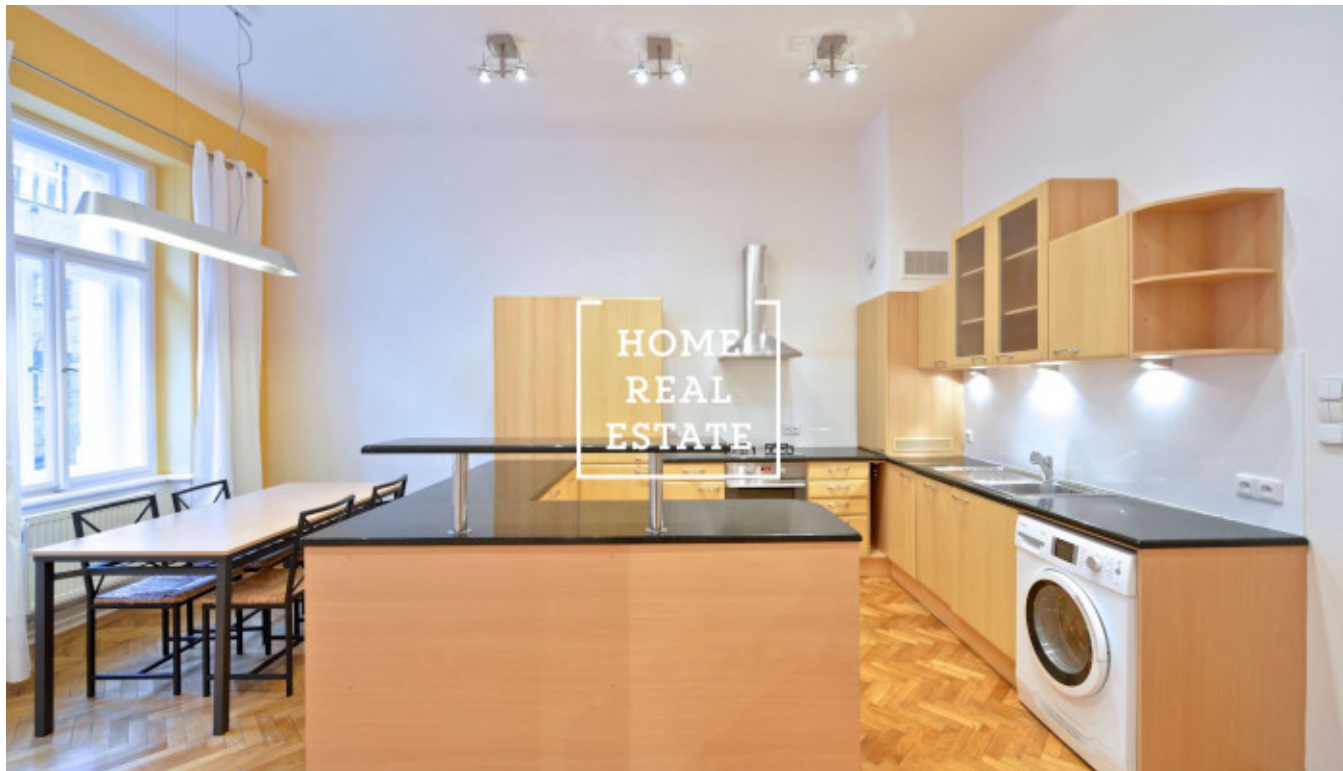

## Rent flat 3+1, 105 m2 - Mánesova

«Home Real Estate» offers a 3+1 apartment (105 m<sup>2</sup>) for rent in one of the most prestigious parts of Prague - Vinohrady.

This stylish and spacious apartment is located on the 2nd floor of a historical corner building in Vinohrady, Prague 2. The apartment layout includes a large living room, a separate fully equipped kitchen (including dishwasher, washing machine and dryer), two bedrooms, bathroom with bathtub and two sinks, and WC. A balcony is another great advantage of the apartment.

The house is equipped with elevator and video entry phone. There is satellite and internet connection in the apartment.

The building is situated in the heart of Vinohrady. Right over the corner is Riegrovy sady park, which is considered the most beautiful park in Prague. Not only does it offer an unforgettable view on the whole city from its hills, but also it is a perfect place for sport and relax: you can jog here, have some yoga class, visit the famous beer gardens or just sit on the grass enjoying warm summer evening. There is also a swimming pool, athletics track, plenty of restaurants and two children playgrounds just near the Riegrovy sady. Jiřího z Poděbrad Square is 5-minute walk away, and Wenceslas Square is 10-minute walk away in the opposite direction.