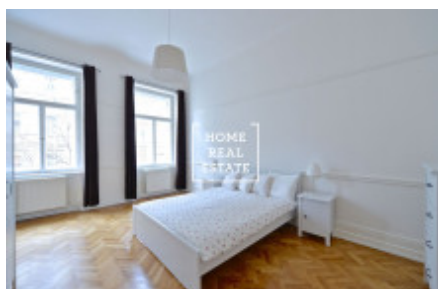

## Rent flat 3+1, 105 m2 - Mánesova

«Home Real Estate» offers a 3+1 apartment (105 m<sup>2</sup>) for rent in one of the most prestigious parts of Prague - Vinohrady.

This stylish and spacious apartment is located on the 2nd floor of a historical corner building in Vinohrady, Prague 2. The apartment layout includes a large living room, a separate fully equipped kitchen (including dishwasher, washing machine and dryer), two bedrooms, bathroom with bathtub and two sinks, and WC. A balcony is another great advantage of the apartment.

The house is equipped with elevator and video entry phone. There is satellite and internet connection in the apartment.

The building is situated in the heart of Vinohrady. Right over the corner is Riegrovy sady park, which is considered the most beautiful park in Prague. Not only does it offer an unforgettable view on the whole city from its hills, but also it is a perfect place for sport and relax: you can jog here, have some yoga class, visit the famous beer gardens or just sit on the grass enjoying warm summer evening. There is also a swimming pool, athletics track, plenty of restaurants and two children playgrounds just near the Riegrovy sady. Jiřího z Poděbrad Square is 5-minute walk away, and Wenceslas Square is 10-minute walk away in the opposite direction.