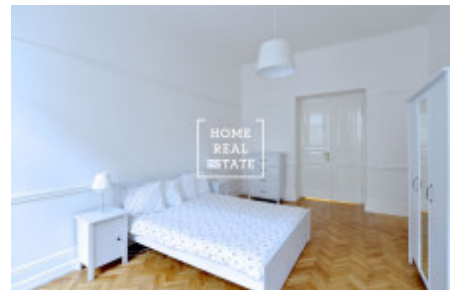

## Rent flat 3+1, 105 m2 - Mánesova

«Home Real Estate» offers a 3+1 apartment (105 m<sup>2</sup>) for rent in one of the most prestigious parts of Prague - Vinohrady.

This stylish and spacious apartment is located on the 2nd floor of a historical corner building in Vinohrady, Prague 2. The apartment layout includes a large living room, a separate fully equipped kitchen (including dishwasher, washing machine and dryer), two bedrooms, bathroom with bathtub and two sinks, and WC. A balcony is another great advantage of the apartment.

The house is equipped with elevator and video entry phone. There is satellite and internet connection in the apartment.

The building is situated in the heart of Vinohrady. Right over the corner is Riegrovy sady park, which is considered the most beautiful park in Prague. Not only does it offer an unforgettable view on the whole city from its hills, but also it is a perfect place for sport and relax: you can jog here, have some yoga class, visit the famous beer gardens or just sit on the grass enjoying warm summer evening. There is also a swimming pool, athletics track, plenty of restaurants and two children playgrounds just near the Riegrovy sady. Jiřího z Poděbrad Square is 5-minute walk away, and Wenceslas Square is 10-minute walk away in the opposite direction.