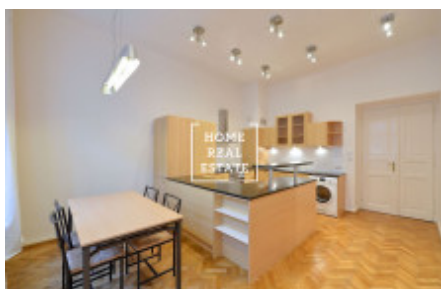

## Rent flat 3+1, 105 m2 - Mánesova

«Home Real Estate» offers a 3+1 apartment (105 m<sup>2</sup>) for rent in one of the most prestigious parts of Prague - Vinohrady.

This stylish and spacious apartment is located on the 2nd floor of a historical corner building in Vinohrady, Prague 2. The apartment layout includes a large living room, a separate fully equipped kitchen (including dishwasher, washing machine and dryer), two bedrooms, bathroom with bathtub and two sinks, and WC. A balcony is another great advantage of the apartment.

The house is equipped with elevator and video entry phone. There is satellite and internet connection in the apartment.

The building is situated in the heart of Vinohrady. Right over the corner is Riegrovy sady park, which is considered the most beautiful park in Prague. Not only does it offer an unforgettable view on the whole city from its hills, but also it is a perfect place for sport and relax: you can jog here, have some yoga class, visit the famous beer gardens or just sit on the grass enjoying warm summer evening. There is also a swimming pool, athletics track, plenty of restaurants and two children playgrounds just near the Riegrovy sady. Jiřího z Poděbrad Square is 5-minute walk away, and Wenceslas Square is 10-minute walk away in the opposite direction.