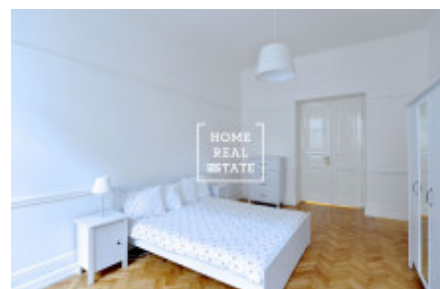

## Rent flat 3+1, 105 m2 - Mánesova

«Home Real Estate» offers a 3+1 apartment (105 m<sup>2</sup>) for rent in one of the most prestigious parts of Prague - Vinohrady.

This stylish and spacious apartment is located on the 2nd floor of a historical corner building in Vinohrady, Prague 2. The apartment layout includes a large living room, a separate fully equipped kitchen (including dishwasher, washing machine and dryer), two bedrooms, bathroom with bathtub and two sinks, and WC. A balcony is another great advantage of the apartment.

The house is equipped with elevator and video entry phone. There is satellite and internet connection in the apartment.

The building is situated in the heart of Vinohrady. Right over the corner is Riegrovy sady park, which is considered the most beautiful park in Prague. Not only does it offer an unforgettable view on the whole city from its hills, but also it is a perfect place for sport and relax: you can jog here, have some yoga class, visit the famous beer gardens or just sit on the grass enjoying warm summer evening. There is also a swimming pool, athletics track, plenty of restaurants and two children playgrounds just near the Riegrovy sady. Jiřího z Poděbrad Square is 5-minute walk away, and Wenceslas Square is 10-minute walk away in the opposite direction.