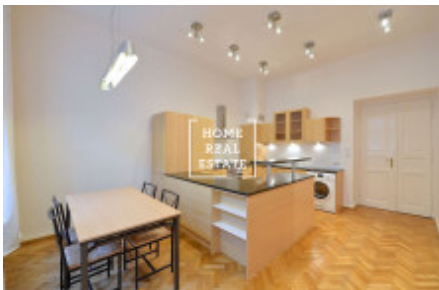

## Rent flat 3+1, 105 m2 - Mánesova

«Home Real Estate» offers a 3+1 apartment (105 m<sup>2</sup>) for rent in one of the most prestigious parts of Prague - Vinohrady.

This stylish and spacious apartment is located on the 2nd floor of a historical corner building in Vinohrady, Prague 2. The apartment layout includes a large living room, a separate fully equipped kitchen (including dishwasher, washing machine and dryer), two bedrooms, bathroom with bathtub and two sinks, and WC. A balcony is another great advantage of the apartment.

The house is equipped with elevator and video entry phone. There is satellite and internet connection in the apartment.

The building is situated in the heart of Vinohrady. Right over the corner is Riegrovy sady park, which is considered the most beautiful park in Prague. Not only does it offer an unforgettable view on the whole city from its hills, but also it is a perfect place for sport and relax: you can jog here, have some yoga class, visit the famous beer gardens or just sit on the grass enjoying warm summer evening. There is also a swimming pool, athletics track, plenty of restaurants and two children playgrounds just near the Riegrovy sady. Jiřího z Poděbrad Square is 5-minute walk away, and Wenceslas Square is 10-minute walk away in the opposite direction.