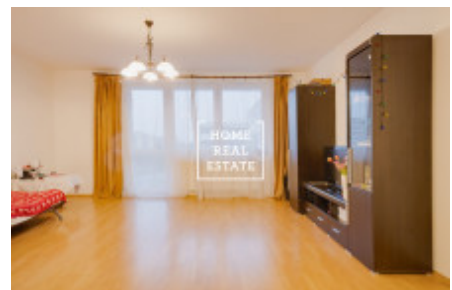

Sale flat atypical, 62 m2 - Jurkovičova

ID	33901	Offer	Sale
Group	Atypical	Furnished	unfurnished
Location	Jurkovičova	Ownership	Personal
Usable area	62 m ²	City	Prague
City district	Háje	Status	Realized