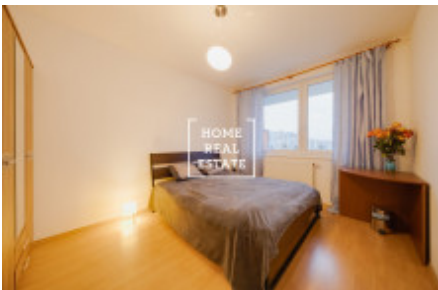

Sale flat atypical, 62 m2 - Jurkovičova

ID	33901	Offer	Sale
Group	Atypical	Furnished	unfurnished
Location	Jurkovičova	Ownership	Personal
Usable area	62 m ²	City	Prague
City district	Háje	Status	Realized