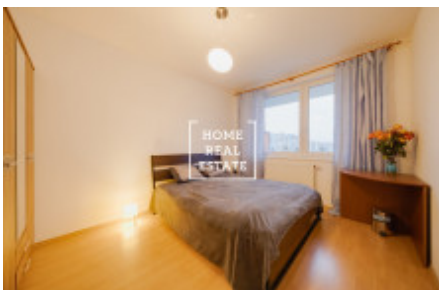

Sale flat atypical, 62 m2 - Jurkovičova

ID	33901	Offer	Sale
Group	Atypical	Furnished	unfurnished
Location	Jurkovičova	Ownership	Personal
Usable area	62 m ²	City	Prague
City district	Háje	Status	Realized