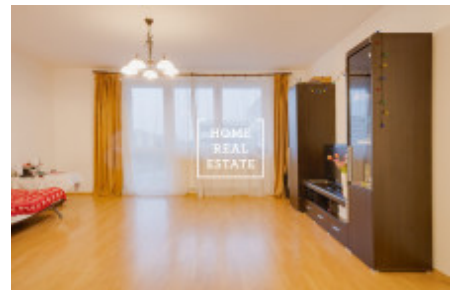

Sale flat atypical, 62 m2 - Jurkovičova

ID	33901	Offer	Sale
Group	Atypical	Furnished	unfurnished
Location	Jurkovičova	Ownership	Personal
Usable area	62 m ²	City	Prague
City district	Háje	Status	Realized