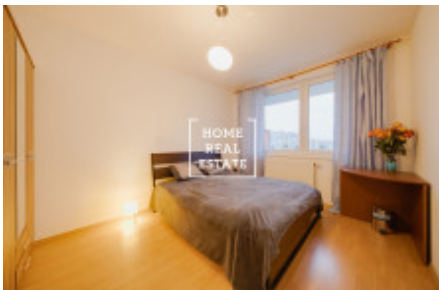

Sale flat atypical, 62 m2 - Jurkovičova

| | | | |
|---------------|-----------------------|-----------|------------------------|
| ID | 33901 | Offer | Sale |
| Group | Atypical | Furnished | unfurnished |
| Location | Jurkovičova | Ownership | Personal |
| Usable area | 62 m ² | City | Prague |
| City district | Háje | Status | Realized |