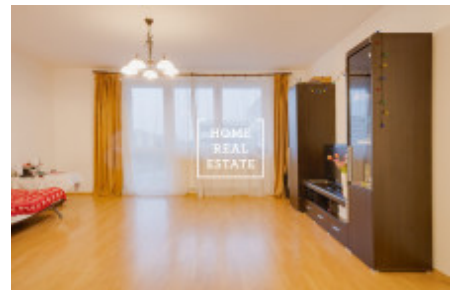

HOME
REAL
ESTATE

Rent flat atypical, 62 m² - Jurkovičova

ID	33900
Offer	Rental
Group	Atypical
Furnished	unfurnished
Location	Jurkovičova
Ownership	Personal
Usable area	62 m ²
City	Prague
City district	Háje