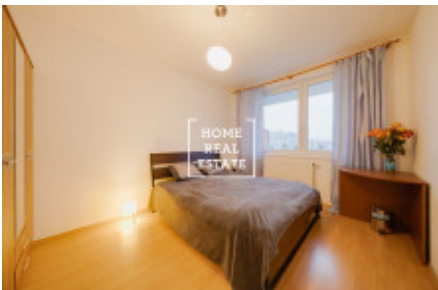

Rent flat atypical, 62 m2 - Jurkovičova

ID	33900	Offer	Rental
Group	Atypical	Furnished	unfurnished
Location	Jurkovičova	Ownership	Personal
Usable area	62 m ²	City	Prague
City district	Háje	Status	Realized