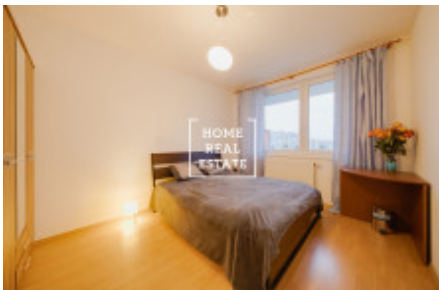

HOME
REAL
ESTATE

Rent flat atypical, 62 m² - Jurkovičova

ID	33900
Offer	Rental
Group	Atypical
Furnished	unfurnished
Location	Jurkovičova
Ownership	Personal
Usable area	62 m ²
City	Prague
City district	Háje