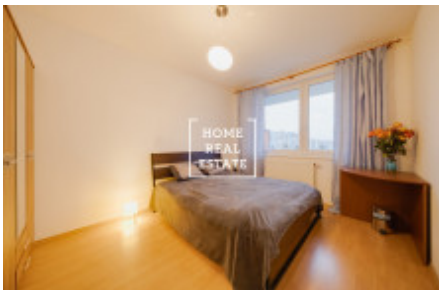

Rent flat atypical, 62 m2 - Jurkovičova

ID	33900	Offer	Rental
Group	Atypical	Furnished	unfurnished
Location	Jurkovičova	Ownership	Personal
Usable area	62 m ²	City	Prague
City district	Háje	Status	Realized