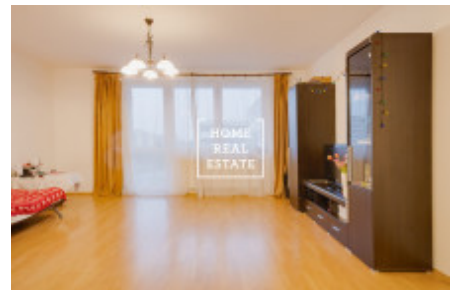

Rent flat atypical, 62 m2 - Jurkovičova

ID	33900	Offer	Rental
Group	Atypical	Furnished	unfurnished
Location	Jurkovičova	Ownership	Personal
Usable area	62 m ²	City	Prague
City district	Háje	Status	Realized