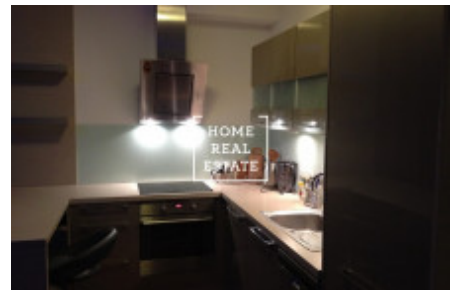

Sale flat atypical, 72 m2 - Švédská

ID	33896	Offer	Sale
Group	Atypical	Furnished	Furnished
Location	Švédská 15, Praha 5-Smíchov, Česko	Ownership	Personal
Usable area	72 m ²	City	Prague
City district	Smíchov	Status	Realized