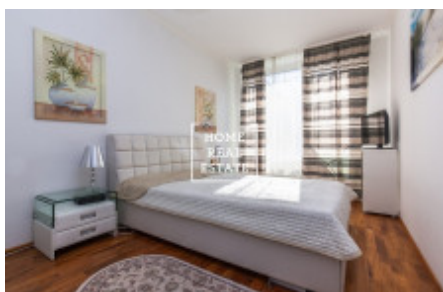

## Sale flat atypical, 72 m2 - Švédská

ID	<a href="#">33896</a>	Offer	Sale
Group	Atypical	Furnished	Furnished
Location	Švédská 15, Praha 5-Smíchov, Česko	Ownership	Personal
Usable area	72 m <sup>2</sup>	City	<a href="#">Prague</a>
City district	<a href="#">Smíchov</a>	Status	Realized