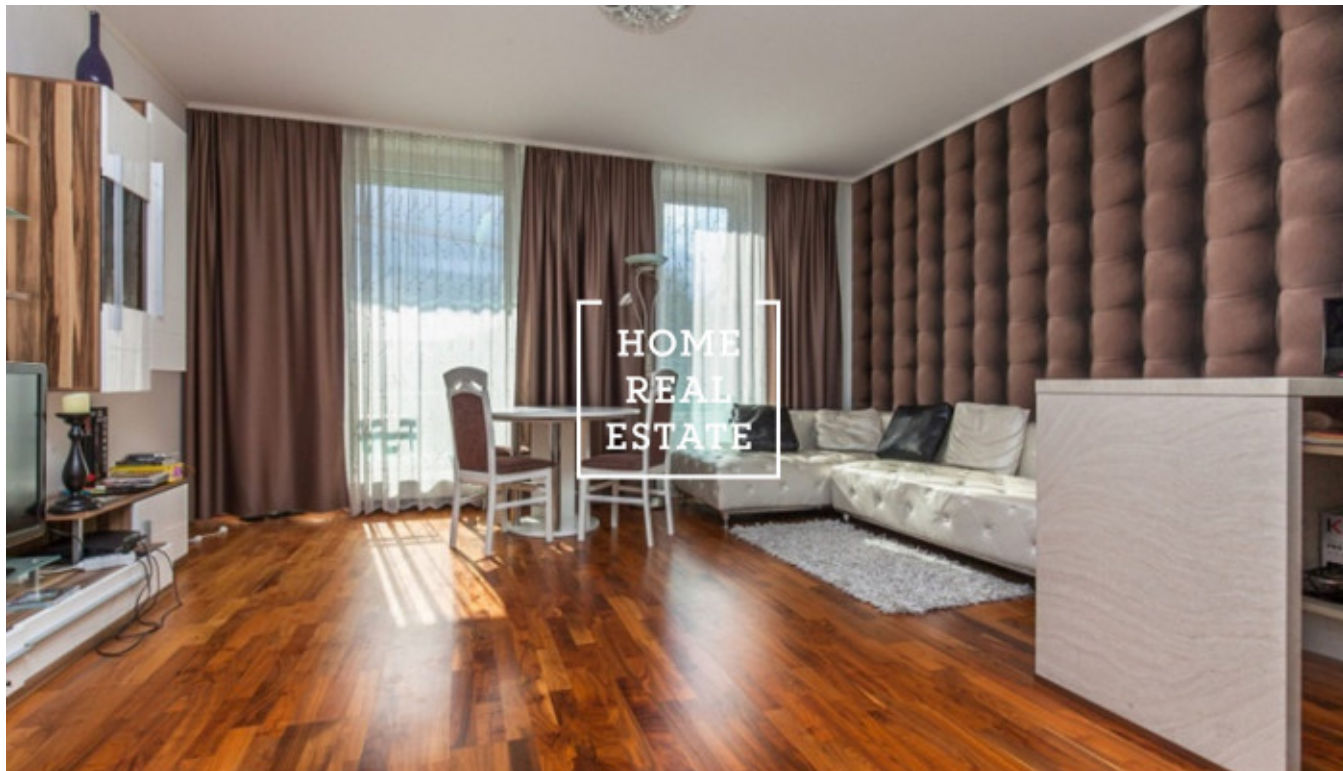

Sale flat atypical, 72 m2 - Švédská

ID	33896	Offer	Sale
Group	Atypical	Furnished	Furnished
Location	Švédská 15, Praha 5-Smíchov, Česko	Ownership	Personal
Usable area	72 m ²	City	Prague
City district	Smíchov	Status	Realized