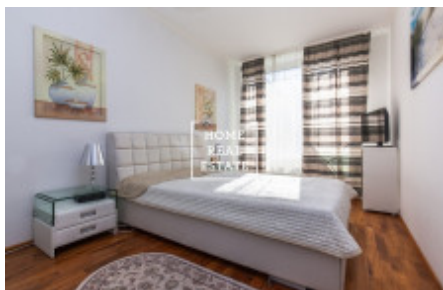

Sale flat atypical, 72 m2 - Švédská

ID	33896	Offer	Sale
Group	Atypical	Furnished	Furnished
Location	Švédská 15, Praha 5-Smíchov, Česko	Ownership	Personal
Usable area	72 m ²	City	Prague
City district	Smíchov	Status	Realized