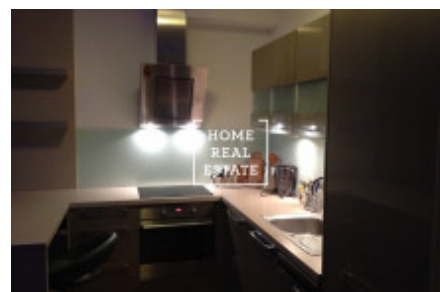

Sale flat atypical, 72 m2 - Švédská

ID	33896	Offer	Sale
Group	Atypical	Furnished	Furnished
Location	Švédská 15, Praha 5-Smíchov, Česko	Ownership	Personal
Usable area	72 m ²	City	Prague
City district	Smíchov	Status	Realized