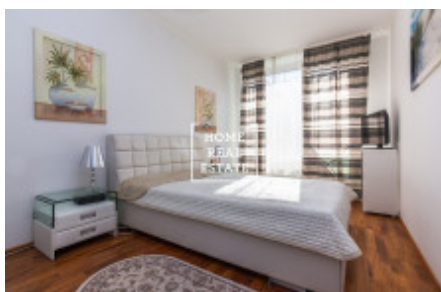

Sale flat atypical, 72 m2 - Švédská

ID	33896	Offer	Sale
Group	Atypical	Furnished	Furnished
Location	Švédská 15, Praha 5-Smíchov, Česko	Ownership	Personal
Usable area	72 m ²	City	Prague
City district	Smíchov	Status	Realized