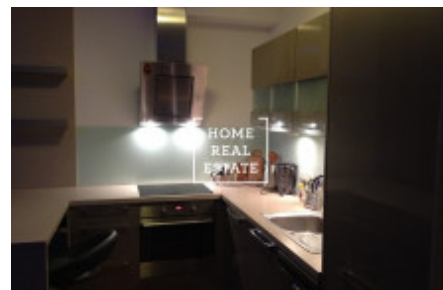

Sale flat atypical, 72 m2 - Švédská

ID	33896	Offer	Sale
Group	Atypical	Furnished	Furnished
Location	Švédská 15, Praha 5-Smíchov, Česko	Ownership	Personal
Usable area	72 m ²	City	Prague
City district	Smíchov	Status	Realized