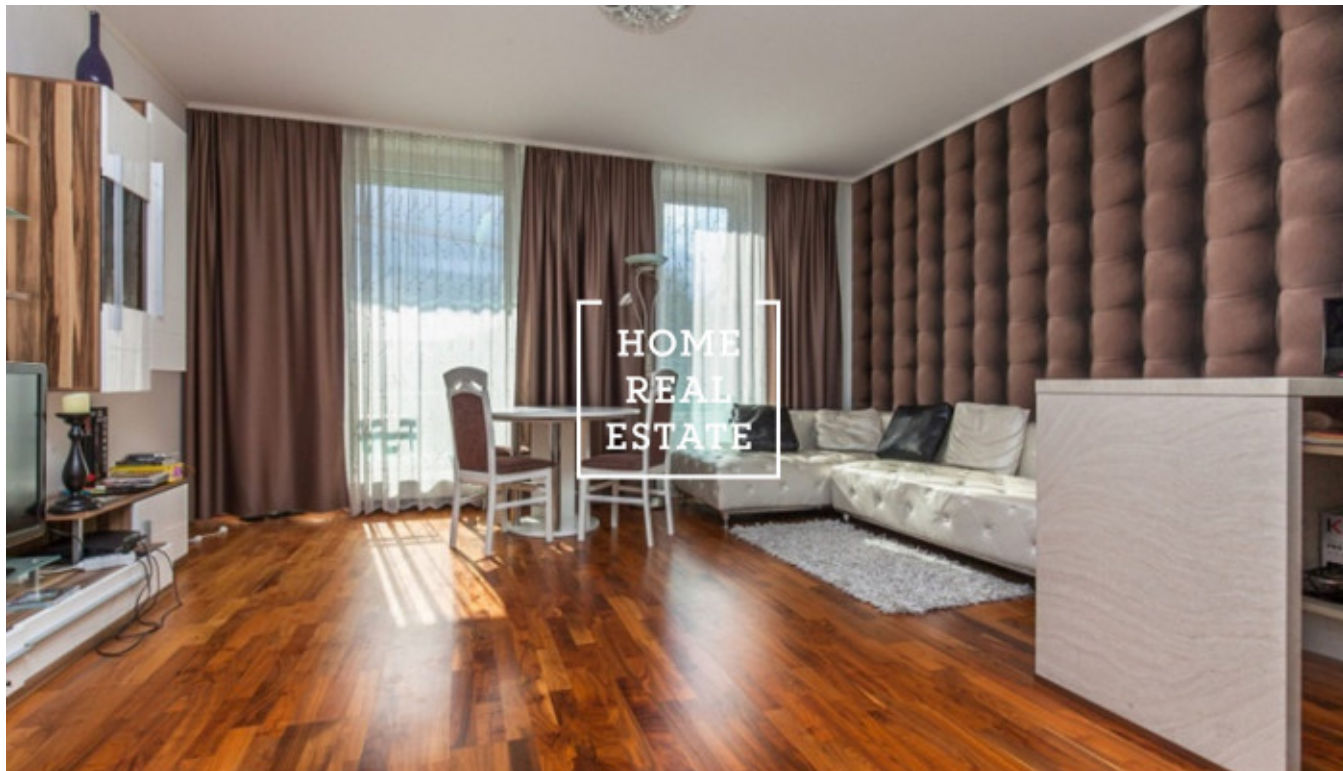

## Sale flat atypical, 72 m2 - Švédská

ID	<a href="#">33896</a>	Offer	Sale
Group	Atypical	Furnished	Furnished
Location	Švédská 15, Praha 5-Smíchov, Česko	Ownership	Personal
Usable area	72 m <sup>2</sup>	City	<a href="#">Prague</a>
City district	<a href="#">Smíchov</a>	Status	Realized