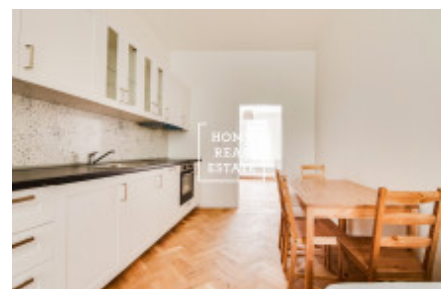

HOME
REAL
ESTATE

Rent flat 2+kk, 52 m² - Plzeňská

ID	33883	Offer	Rental
Group	2+kk	Furnished	Furnished
Location	Plzeňská 32, Praha-Smíchov, Česko	Ownership	Personal
Usable area	52 m ²	City	Prague
City district	Košíře	Status	Realized