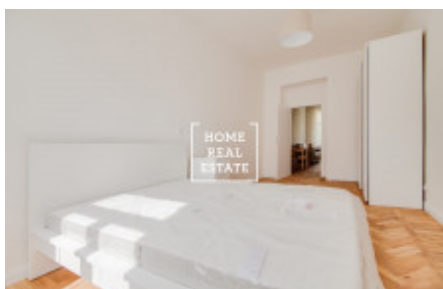

HOME
REAL
ESTATE

Rent flat 2+kk, 52 m² - Plzeňská

ID	33883	Offer	Rental
Group	2+kk	Furnished	Furnished
Location	Plzeňská 32, Praha-Smíchov, Česko	Ownership	Personal
Usable area	52 m ²	City	Prague
City district	Košíře	Status	Realized