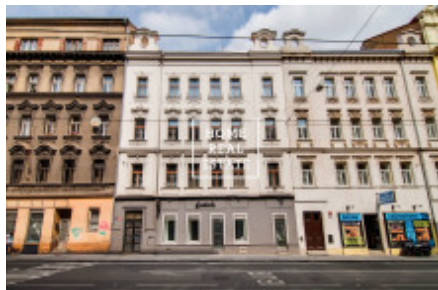

## Rent flat 2+kk, 52 m2 - Plzeňská

ID	<a href="#">33883</a>
Offer	Rental
Group	2+kk
Furnished	Furnished
Location	Plzeňská 32, Praha-Smíchov, Česko
Ownership	Personal
Usable area	52 m <sup>2</sup>
City	<a href="#">Prague</a>
City district	<a href="#">Košíře</a>