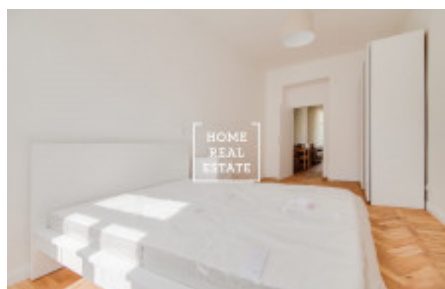

HOME
REAL
ESTATE

Rent flat 2+kk, 52 m² - Plzeňská

ID	33883	Offer	Rental
Group	2+kk	Furnished	Furnished
Location	Plzeňská 32, Praha-Smíchov, Česko	Ownership	Personal
Usable area	52 m ²	City	Prague
City district	Košíře	Status	Realized