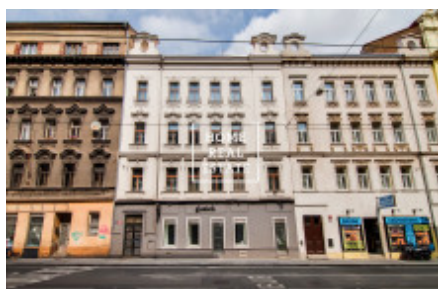

## Rent flat 2+kk, 52 m<sup>2</sup> - Plzeňská

ID	<a href="#">33883</a>	Offer	Rental
Group	2+kk	Furnished	Furnished
Location	Plzeňská 32, Praha-Smíchov, Česko	Ownership	Personal
Usable area	52 m <sup>2</sup>	City	<a href="#">Prague</a>
City district	<a href="#">Košíře</a>	Status	Realized