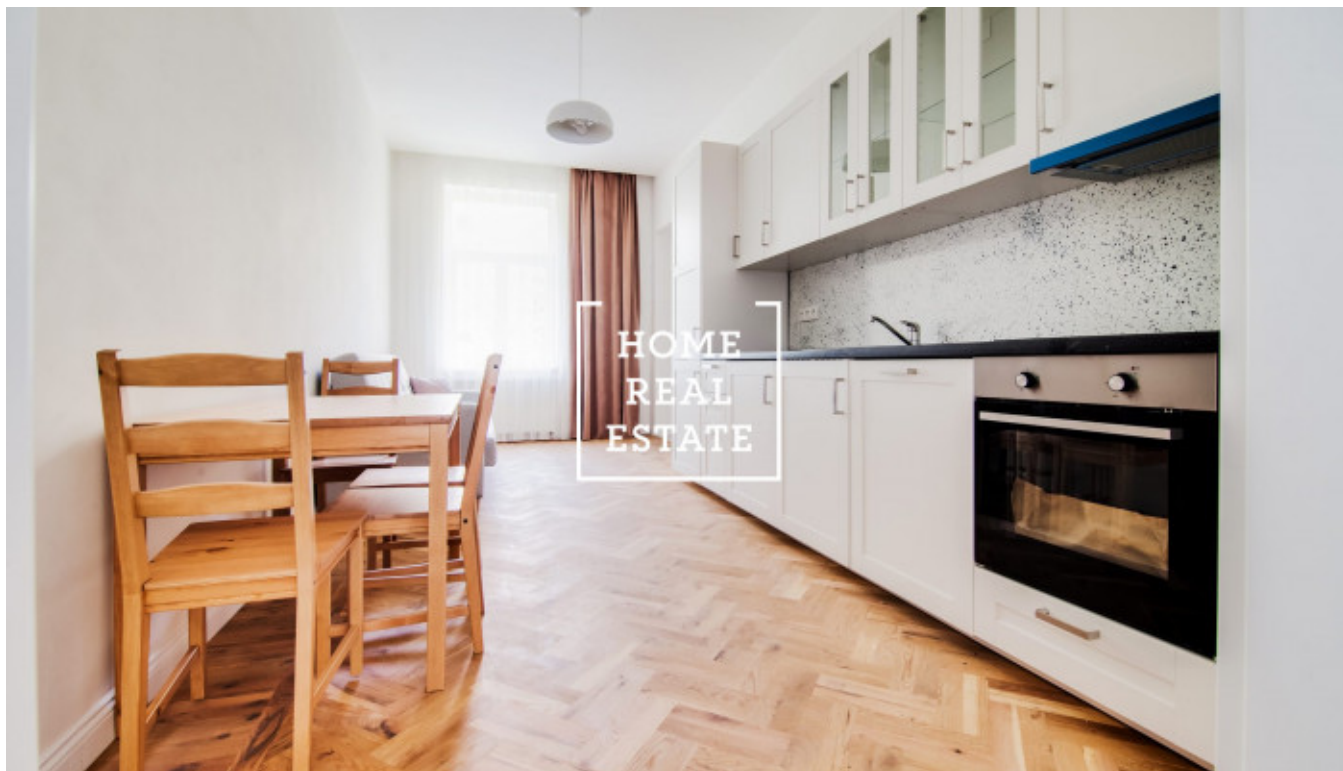

HOME
REAL
ESTATE

Rent flat 2+kk, 52 m² - Plzeňská

ID	33883	Offer	Rental
Group	2+kk	Furnished	Furnished
Location	Plzeňská 32, Praha-Smíchov, Česko	Ownership	Personal
Usable area	52 m ²	City	Prague
City district	Košíře	Status	Realized