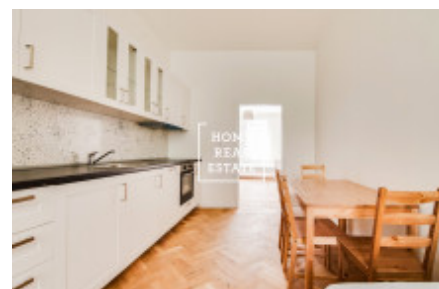

HOME
REAL
ESTATE

Rent flat 2+kk, 52 m² - Plzeňská

ID	33883	Offer	Rental
Group	2+kk	Furnished	Furnished
Location	Plzeňská 32, Praha-Smíchov, Česko	Ownership	Personal
Usable area	52 m ²	City	Prague
City district	Košíře	Status	Realized