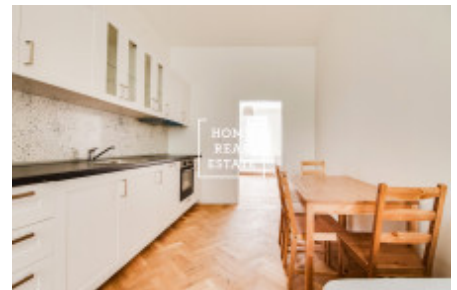

## Rent flat 2+kk, 52 m2 - Plzeňská

ID	<a href="#">33883</a>
Offer	Rental
Group	2+kk
Furnished	Furnished
Location	Plzeňská 32, Praha-Smíchov, Česko
Ownership	Personal
Usable area	52 m <sup>2</sup>
City	<a href="#">Prague</a>
City district	<a href="#">Košíře</a>