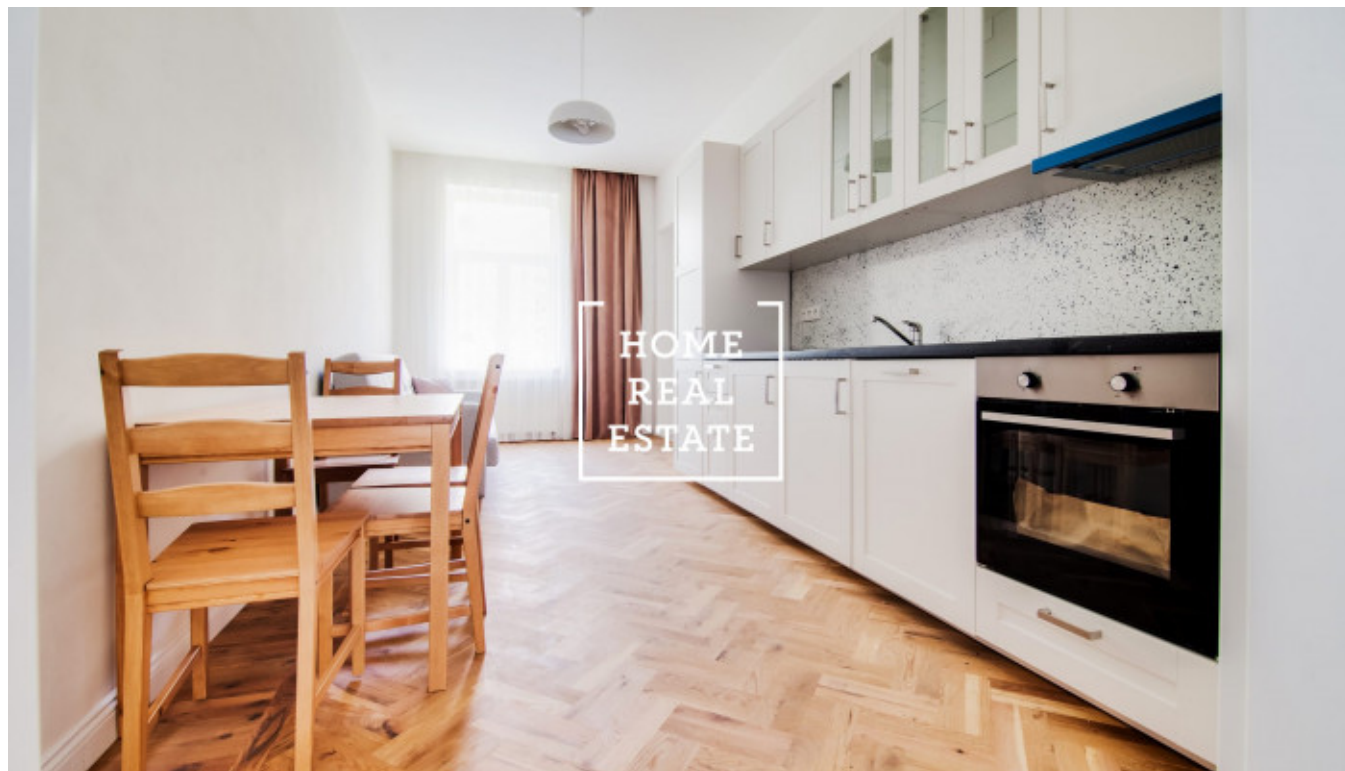

## Rent flat 2+kk, 52 m<sup>2</sup> - Plzeňská

ID	<a href="#">33883</a>	Offer	Rental
Group	2+kk	Furnished	Furnished
Location	Plzeňská 32, Praha-Smíchov, Česko	Ownership	Personal
Usable area	52 m <sup>2</sup>	City	<a href="#">Prague</a>
City district	<a href="#">Košíře</a>	Status	Realized