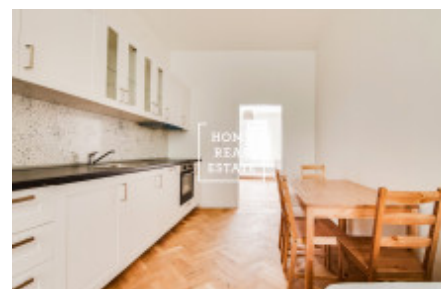

## Rent flat 2+kk, 52 m<sup>2</sup> - Plzeňská

ID	<a href="#">33883</a>	Offer	Rental
Group	2+kk	Furnished	Furnished
Location	Plzeňská 32, Praha-Smíchov, Česko	Ownership	Personal
Usable area	52 m <sup>2</sup>	City	<a href="#">Prague</a>
City district	<a href="#">Košíře</a>	Status	Realized