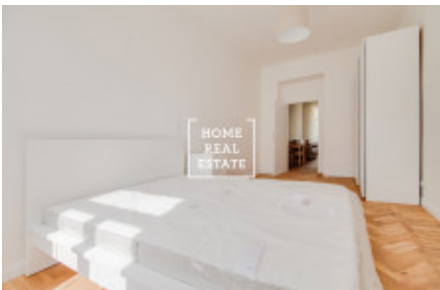

## Rent flat 2+kk, 52 m2 - Plzeňská

ID	<a href="#">33883</a>
Offer	Rental
Group	2+kk
Furnished	Furnished
Location	Plzeňská 32, Praha-Smíchov, Česko
Ownership	Personal
Usable area	52 m <sup>2</sup>
City	<a href="#">Prague</a>
City district	<a href="#">Košíře</a>