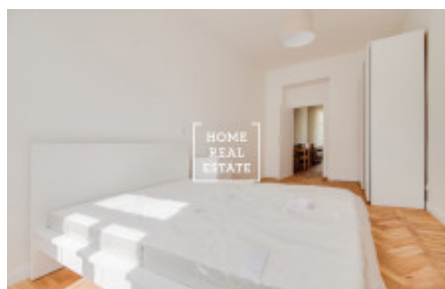

## Rent flat 2+kk, 52 m<sup>2</sup> - Plzeňská

ID	<a href="#">33883</a>	Offer	Rental
Group	2+kk	Furnished	Furnished
Location	Plzeňská 32, Praha-Smíchov, Česko	Ownership	Personal
Usable area	52 m <sup>2</sup>	City	<a href="#">Prague</a>
City district	<a href="#">Košíře</a>	Status	Realized