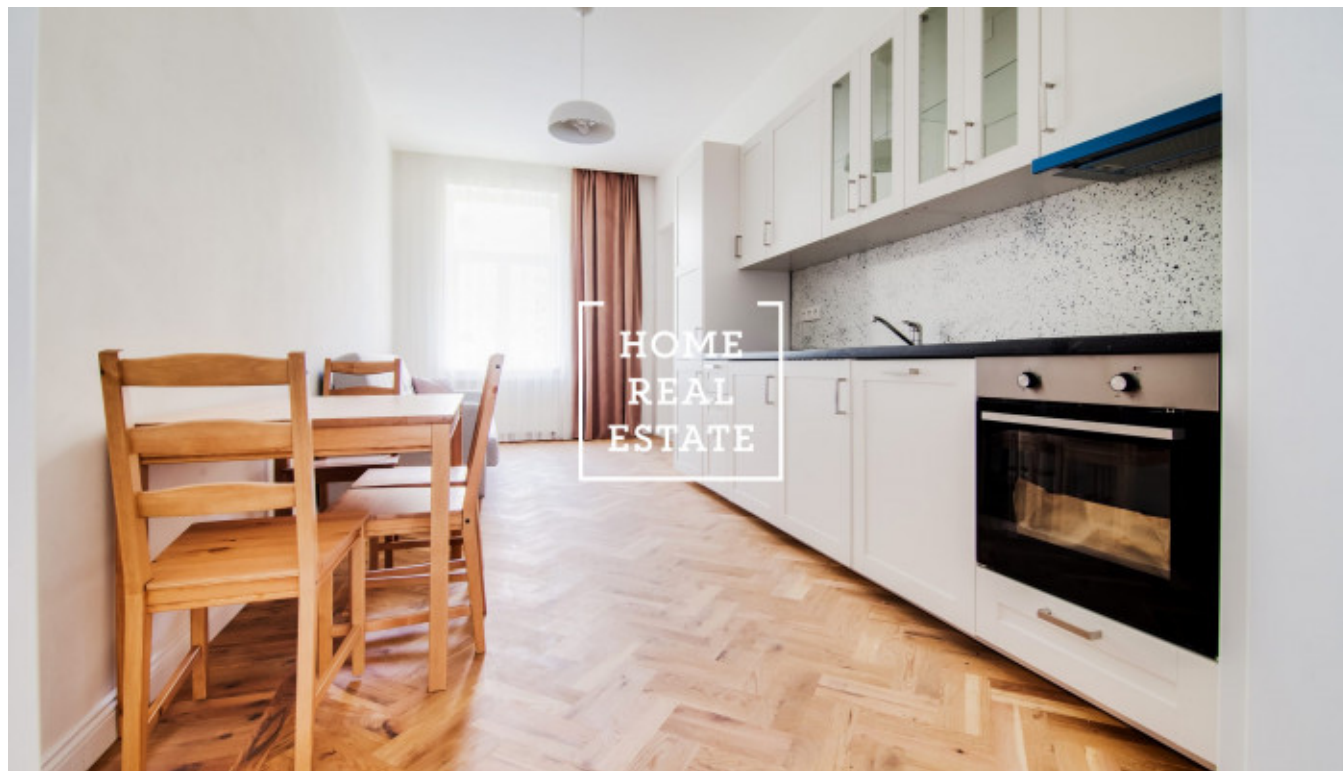

HOME
REAL
ESTATE

Rent flat 2+kk, 52 m² - Plzeňská

ID	33883	Offer	Rental
Group	2+kk	Furnished	Furnished
Location	Plzeňská 32, Praha-Smíchov, Česko	Ownership	Personal
Usable area	52 m ²	City	Prague
City district	Košíře	Status	Realized